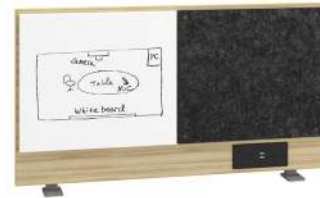

W	30", 36", 42" or 48"
D	24"
H	30"

Available with pencil drawer

Metal Sides • Desk OGNDS-008S

W	30", 36", 42" or 48"
D	24"
H	30"

Work Table OGNDS-002S

W	36", 42", 48" or 60"
D	20" or 24"
H	30"

Desks & Deskboards

 Additional dimensions available upon request

Vienna Desk OGNDS-019S

W	36", 42", 48" or 60"
D	20" or 24"
H	30"

Desk Board OGNCR-004S

W	30", 36", 42", 48" or 60"
D	0.75"
H	20"

Desk Board • Shelf OGNCR-003S

W	30", 36", 42", 48" or 60"
D	0.75"
H	24"