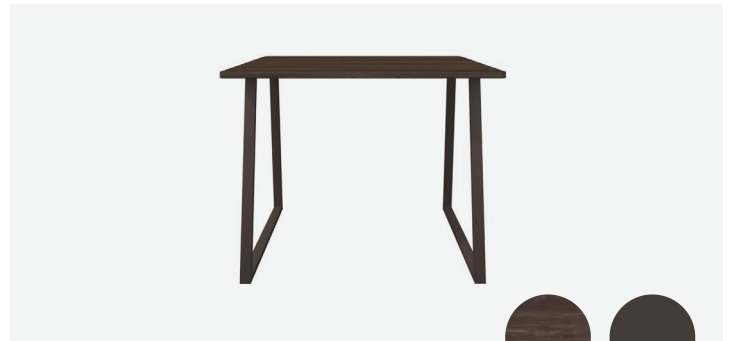

# Eat/drink

PA-203

	Brand	Foliot	Width	Depth	Height
Counter Height Powered Community Table	PA-203	HTRLB-203S-1	92"	36"	34"

# Lounge

M008-PC

PA-218

PA-205

PA-219

	Brand	Foliot	Width	Depth	Height
Cocktail Table @ Lounge Area	PA-204	HTRLB-204S-1	48"	20"	18"
Cafe Table @ Lounge Seating	PA-205	HTRLB-205S-1	24" DIA	24" DIA	28.5"
Dining Table @ Lounge Area	PA-218	HTRLB-218S	37"	30"	28.5"
Accent Side Table @ Lounge Area	PA-219	HTRLB-219S	18" DIA	18" DIA	22"