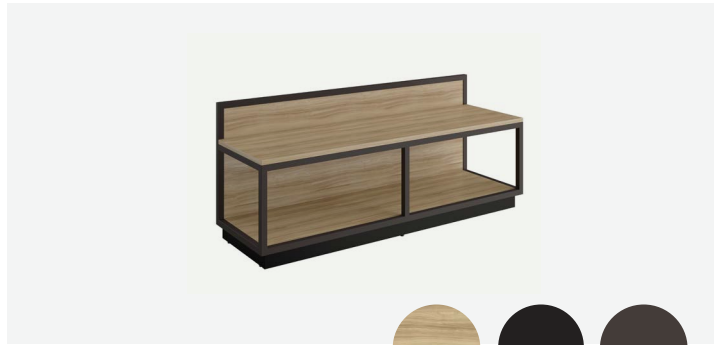

Benches

RECHARGE & REJUVENATE

GR-221