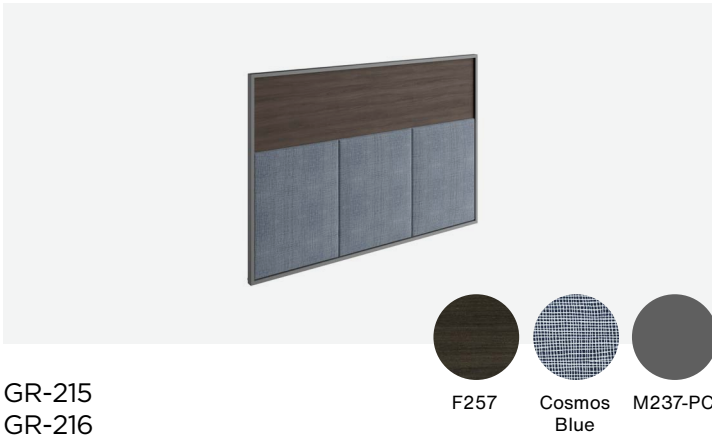

Headboards

RECHARGE

GR-215
GR-216