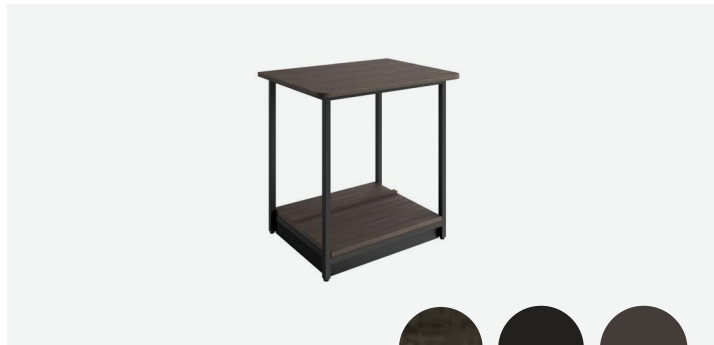

# Benches

## RECHARGE & REJUVENATE

GR-221

GR-222

GR-200

GR-254

	Brand	Foliot	Width	Depth	Height	Notes
Luggage bench @ Landing zone	GR-200	HTRLB-101S-2	28"	21"	28"	To accommodate brand specified fridge
Storage Bench @ King & Connecting Guestrooms	GR-221	HTRBN-206S-2	54"	17"	23"	-
Elongated Storage Bench @ Queen/Queen Guestrooms	GR-222	HTRBN-205S-2	81"	17"	23"	
Storage bench Cushion	GR-254	HTRBC-001S	34"	15"	20"	Available for renovation