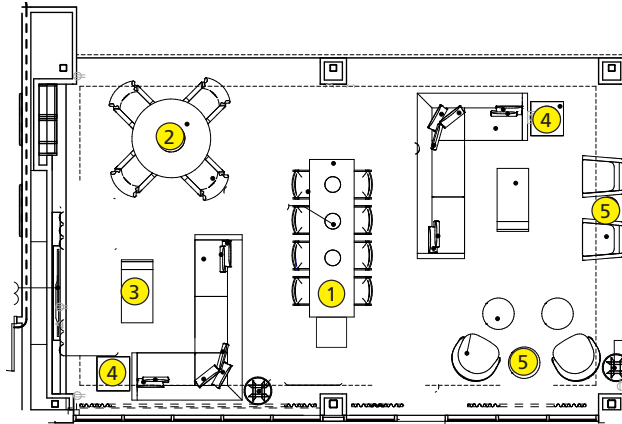

BUSINESS CENTER & LIVING ROOM

PRODUCTS PROVIDED BY FOLIOT

- ① **BUSINESS CENTER TABLE**
  SP-210.1.2 | HSBTB-210S
  - **BUSINESS CENTER FOR RENOVATIONS**
    SP-218.1.2 | HSBTB-218S
  - **PRINT STATION FOR RENOVATIONS**
    SP-219.1.2 | HSBPS-219S
- ② **GAME TABLE**
  SP-202.1.2 | HSBTB-202S
- ③ **COFFEE TABLE**
  SP-201.1.2 | HSBTB-201S
- ④ **SQUARE SIDE TABLE**
  SP-203.1.2 | HSBTB-203S
- ⑤ **ROUND QUARTZ COCKTAIL TABLE**
  SP-209.1.2 | HSBTB-209S