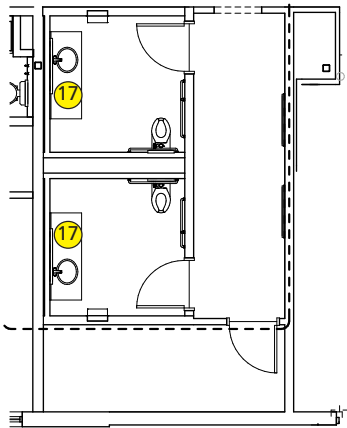

GREAT ROOM & WINDOW WALL

- 6 ROUND, RESIN SIDE TABLE**
SP-200.1.2 | HSBTB-200S
- 7 ROUND DINING TABLE**
SP-205.1.2 | HSBTB-205S
- 8 SQUARE DINING TABLE**
SP-204.1.2 | HSBTB-204S
- 9 CREDENZA**
SP-211.1.2 | HSBTV-211S
- 10 LARGE COFFEE TABLE**
SP-212.1.2 | HSBTB-212S
- 11 COFFEE STATION**
SP-216.1.2 | HSBDR-216S
- 12 COMMUNAL BAR HEIGHT TABLE WITH POWER**
SP-207.1.2 | HSBTB-207S-1
- 13 SQUARE DINING TABLE WITH PARSON DETAIL**
SP-206.1.2 | HSBTB-206S

- 14 ROUND QUARTZ DINING TABLE**
SP-208.1.2 | HSBTB-208S
- 15 TRASH/TRAY RECEPTACLE - RENOVATION**
SP-222.1.2

BREAKFAST BUFFET

PRODUCTS PROVIDED BY FOLIOT

- 16 BUFFET TABLE**
SP-214.1.2 | HSBTB-214S

PUBLIC RESTROOMS

BUSINESS CENTER

Business Center Table

SP-210.1.2 | HSBTB-210S
117"W x 40"D x 34"H

Business Center Table Renovation

SP-218.1.2 | HSBTB-218S
91"W x 40"D x 34"H

Print Station Renovation

SP-219.1.2 | HSBPS-219S
33"W x 23.75"D x 29.75"H