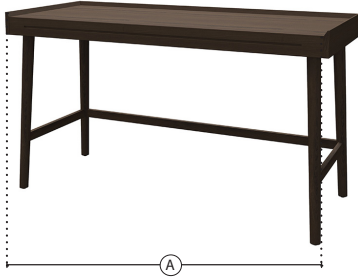

BRAND CODE	FOLIOT CODE	ROOM TYPE	A	B	C	TOTAL WIDTH	DEPTH	HEIGHT	NOTE
SG-221.1.2	HSBUH-601S-2	QUEEN QUEEN	65.25"	78"	65.25"	173"	3.25"	32"	- One Power Unit with 3 TR plugs and 2 USB included - Vinyl included - Sconces not included
FOLIOT STD				42.5"		179"			
FOLIOT STD				48.5"		167"			
FOLIOT STD				31.25"		161.75"			
SG-257	HSBUH-257S-2	DOUBLE DOUBLE	66"	35"	59"	167"	3.25"	32"	-
SG-259	HSBUH-501S-2		59"	43"	59"	161"			
FOLIOT STD			49"	167"					
FOLIOT STD			37"		155"				

## NIGHTSTANDS

Rectangular Nightstand

SG-216 | HSBNT-001S-1

30"W Rectangular Nightstand

SG-228 | HSBNT-001S-1

Round Nightstand

SG-215 | HSBTB-215S-1

BRAND CODE	FOLIOT CODE	A - WIDTH	A - WIDTH   ALTERNATIVE DIMENSIONS	DEPTH	HEIGHT	NOTE
SG-216	HSBNT-001S-1	22"	-	18"	25"	-
SG-228	HSBNT-001S-1	30"	-			
FOLIOT STD	HSBNT-001S-2	-	17", 18.75", 23.75", 31.75", 35.75"			
SG-215	HSBTB-215S-1	20 DIA	-	-	25.5"	Optional Upgrade

## DESKS

DESK

SG-201.1.2 | HSBDS-2015

BRAND CODE	FOLIOT CODE	A - WIDTH	A - WIDTH   ALT 01	A - WIDTH   ALT 02	DEPTH	HEIGHT
SG-201.1.2	HSBDS-2015	54"	60"	42"	22"	30.75"