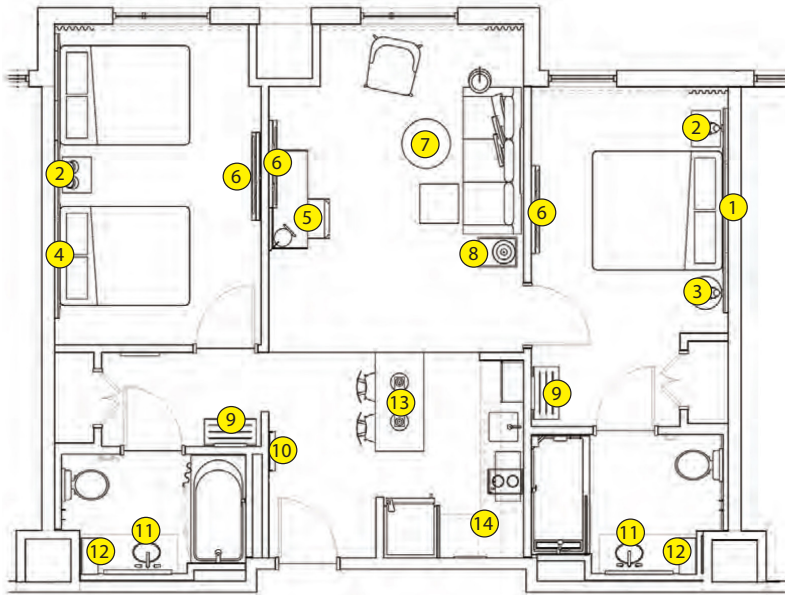

# TABLE OF CONTENTS

ONE BEDROOM SUITE	3
TWO BEDROOM SUITE	4
HEADBOARDS	5
NIGHTSTANDS	6
DESKS	7
TV-PANELS	7
DRESSERS & TABLES	8
DROP ZONE & VANITY SHELVES	9
ISLANDS	10
VANITIES	11

## ONEBEDROOMSUITE

- ① SINGLE HEADBOARD
- ② RECTANGULAR NIGHTSTAND\*
- ③ ROUND NIGHTSTAND
- ④ DESK
- ⑤ TV PANEL
- ⑥ WORK TABLE
- ⑦ END TABLE
- ⑧ DRESSER
- ⑨ DROP ZONE
- ⑩ VANITY
- ⑪ VANITY SHELF
- ⑫ ISLAND
- ⑬ KITCHENETTE

## TWOBEDROOMSUITE

- ① SINGLE HEADBOARD
- ② RECTANGULAR NIGHTSTAND
- ③ ROUND NIGHTSTAND
- ④ DOUBLE HEADBOARD
- ⑤ DESK
- ⑥ TV PANEL
- ⑦ WORK TABLE
- ⑧ END TABLE
- ⑨ DRESSER
- ⑩ DROP ZONE
- ⑪ VANITY
- ⑫ VANITY SHELF
- ⑬ ISLAND
- ⑭ KITCHENETTE