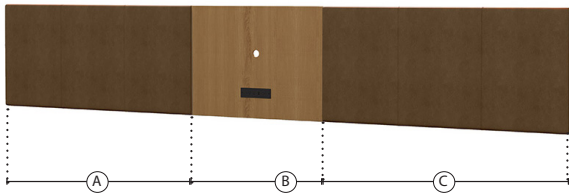

## HEADBOARDS

BRAND CODE	FOLIOT CODE	ROOM TYPE	A	B	C	TOTAL WIDTH	DEPTH	HEIGHT	NOTE
SG-207.1.2	HSBUH-401S-2	KING	23"	78"	23"	124"	3.25"	32"	Two Power units with 2 TR plugs / 2 USB included
FOLIOT STD			20"		20"	118"			
FOLIOT STD			18"		18"	114"			
SG-223.1.2	HSBUH-301S-2	QUEEN	23.75"	64"	23.75"	110"	3.25"	32"	-
FOLIOT STD			20.75"		20.75"	104"			