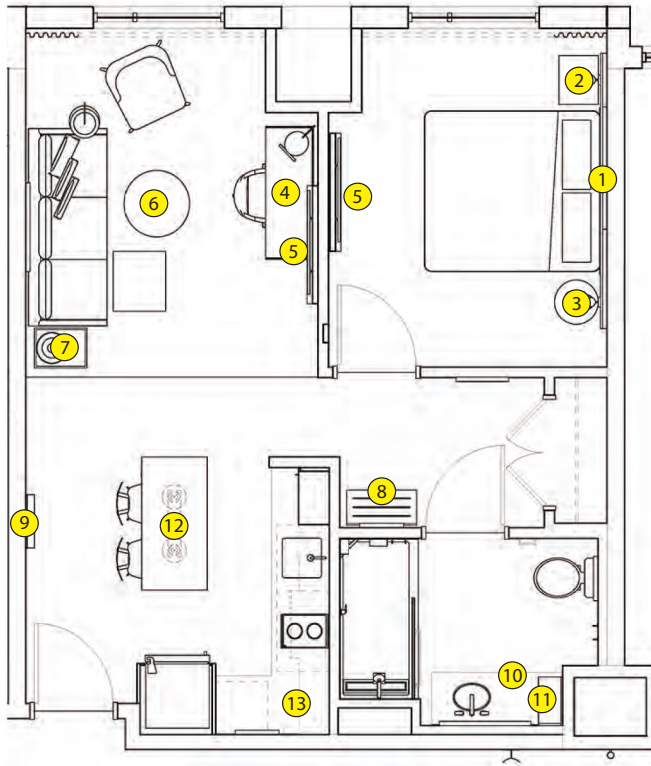

# TABLE OF CONTENTS

ONE BEDROOM SUITE	3
TWO BEDROOM SUITE	4
HEADBOARDS	5
NIGHTSTANDS	6
DESKS	7
TV-PANELS	7
DRESSERS & TABLES	8
DROP ZONE & VANITY SHELVES	9
ISLANDS	10
VANITIES	11

## ONEBEDROOMSUITE

- ① SINGLE HEADBOARD
- ② RECTANGULAR NIGHTSTAND\*
- ③ ROUND NIGHTSTAND
- ④ DESK
- ⑤ TV PANEL
- ⑥ WORK TABLE
- ⑦ END TABLE
- ⑧ DRESSER
- ⑨ DROP ZONE
- ⑩ VANITY
- ⑪ VANITY SHELF
- ⑫ ISLAND
- ⑬ KITCHENETTE

## TWOBEDROOMSUITE

- ① SINGLE HEADBOARD
- ② RECTANGULAR NIGHTSTAND
- ③ ROUND NIGHTSTAND
- ④ DOUBLE HEADBOARD
- ⑤ DESK
- ⑥ TV PANEL
- ⑦ WORK TABLE
- ⑧ END TABLE
- ⑨ DRESSER
- ⑩ DROP ZONE
- ⑪ VANITY
- ⑫ VANITY SHELF
- ⑬ ISLAND
- ⑭ KITCHENETTE