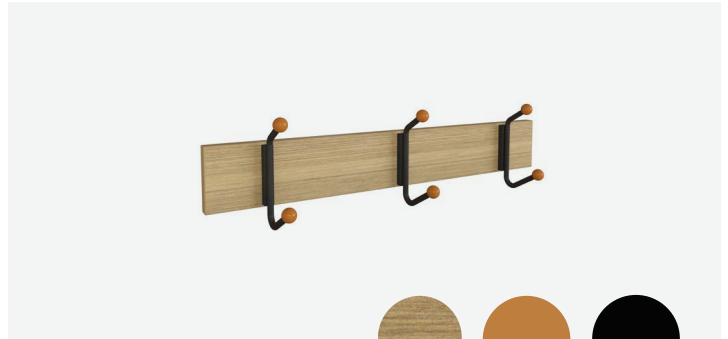

Wall Hook

SPRING SCHEME

GR-307

FALL SCHEME

GR-307

GR-307.ADA

GR-307.ADA

	Brand	Foliot	Width	Depth	Height
Wall hook rail	GR-307	HDWNCR-001S	22"	4"	5.50"
Accessible wall hook rail	GR-307.ADA	HDWNCR-003S			