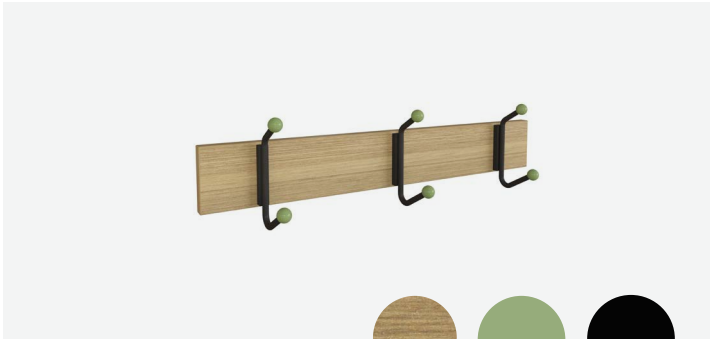

Note: Shelves can be trimmed on-site

Closet

SPRING SCHEME

FALL SCHEME

	Brand	Foliot	Width	Depth	Height
Freestanding closet	GR-306	HDWNWR-101S-1	32"	23"	84"
Accessible freestanding closet	GR-306.ADA	HDWNWR-103S-1			

Wall Hook

SPRING SCHEME

GR-307

FALL SCHEME

GR-307

GR-307.ADA

GR-307.ADA

	Brand	Foliot	Width	Depth	Height
Wall hook rail	GR-307	HDWNCR-001S	22"	4"	5.50"
Accessible wall hook rail	GR-307.ADA	HDWNCR-003S			