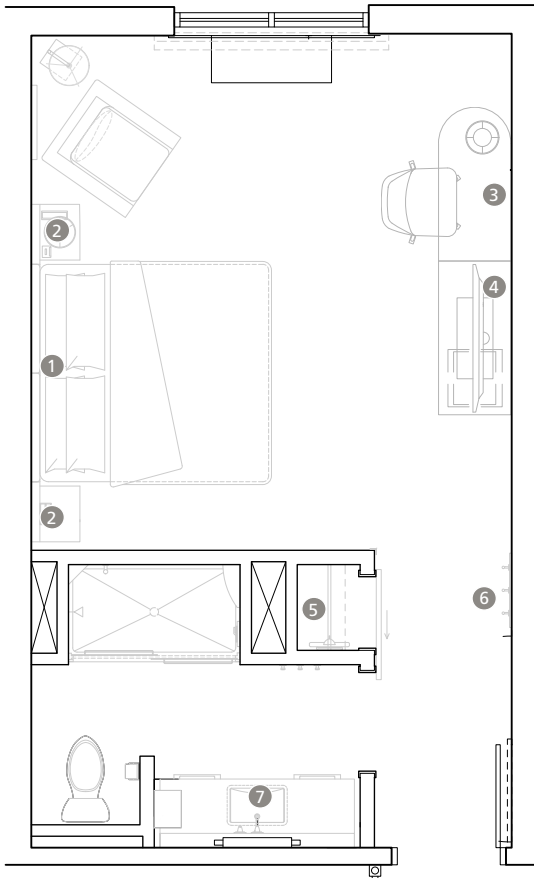

Guestroom Product Guide

Room plan

KING (& ADA KING)

PRODUCTS PROVIDED BY FOLIOT

- 1 **KING HEADBOARD**
GR-300 | HDWNUH-401S-1
- 2 **KING NIGHTSTAND**
GR-302 | HDWNNS-001S-1
- 3 **PIVOT FREESTANDING DESK**
GR-357 | HDWNDS-103S-1
- 4 **TV CABINET**
GR-351 | HDWNTV-002S-1
- 5 **SHELF, HANG BAR & STORAGE CUBBY @ BUILT-IN CLOSET**
GR-305 | HDWNWR-102S
ADA VERSION: ACCESSIBLE SHELF, HANG BAR & STORAGE CUBBY @ BUILT-IN CLOSET
GR-305.ADA | HDWNWR-104S
- 6 **WALL HOOK RAIL**
GR-307 | HDWNCR-001S
ADA VERSION: ACCESSIBLE WALL HOOK RAIL
GR-307.ADA | HDWNCR-003S
- 7 **58" LINEAR VANITY**
GR-308 | HDWNVN-101S

Room plan

QUEEN (& ADA QUEEN)

PRODUCTS PROVIDED BY FOLIOT

- 1** **QUEEN HEADBOARD**
GR-358 HDWNUH-301S
- 2** **QUEEN NIGHTSTAND**
GR-302 | HDWNNS-001S-1
- 3** **FREESTANDING CLOSET**
GR-306 | HDWNWR-101S-1
ADA VERSION: ACCESSIBLE FREESTANDING CLOSET
GR-306.ADA | HDWNWR-103S-1
- 4** **TV WALL PANEL**
GR-359 HDWNTVP-003S
- 5** **FREESTANDING LINEAR DESK**
GR-360 HDWNDS-201S
- 6** **WALL HOOK RAIL**
GR-307 | HDWNCR-001S
ADA VERSION: ACCESSIBLE WALL HOOK RAIL
GR-307.ADA | HDWNCR-003S

Room plan

DOUBLE/DOUBLE (& ADA DOUBLE/DOUBLE)

PRODUCTS PROVIDED BY FOLIOT

- 1 DOUBLE/DOUBLE HEADBOARD**
GR-355 | HDWNUH-501S-1
ADA VERSION: DOUBLE/DOUBLE HEADBOARD
GR-355.ADA | HDWNUH-502S-1
- 2 DOUBLE/DOUBLE NIGHTSTAND**
GR-356 | HDWNNS-004S-1
ADA VERSION: ACCESSIBLE DOUBLE/DOUBLE NIGHTSTAND
GR-356.ADA | HDWNNS-005S-1
- 3 TV WALL PANEL**
GR-359 | HDWNTVP-003S
- 4 FREESTANDING LINEAR DESK**
GR-360 | HDWNDS-201S
- 5 FREESTANDING CLOSET**
GR-306 | HDWNWR-101S-1
ADA VERSION: ACCESSIBLE FREESTANDING CLOSET
GR-306.ADA | HDWNWR-103S-1
- 6 WALL HOOK RAIL**
GR-307 | HDWNCR-001S
ADA VERSION: ACCESSIBLE WALL HOOK RAIL
GR-307.ADA | HDWNCR-003S
- 7 SHELF, HANG BAR & STORAGE CUBBY @ BUILT-IN CLOSET**
GR-305 | HDWNWR-102S
ADA VERSION: ACCESSIBLE SHELF, HANG BAR & STORAGE CUBBY @ BUILT-IN CLOSET
GR-305.ADA | HDWNWR-104S
- 8 58" LINEAR VANITY**
GR-308 | HDWNVN-101S