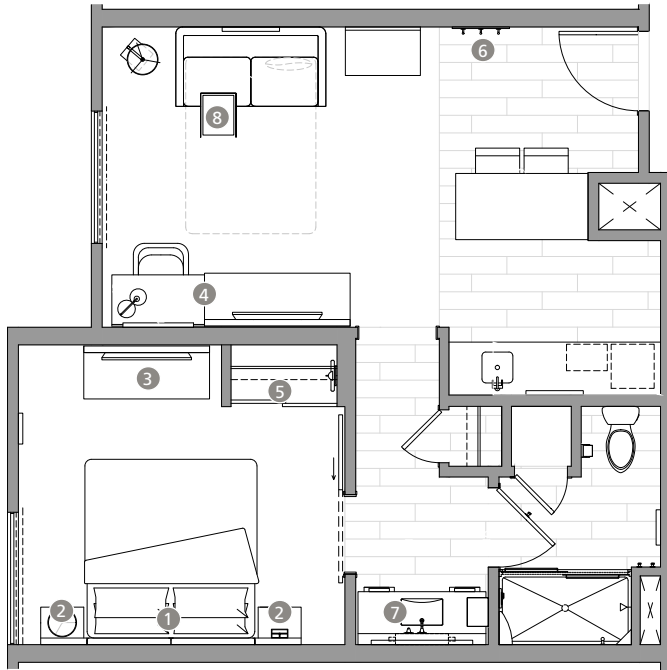

Room plan

KING STUDIO (& ADA KING STUDIO)

PRODUCTS PROVIDED BY FOLIOT

- 1 **KING HEADBOARD**
GR-300 | HDWNUH-401S-1
- 2 **KING NIGHTSTAND**
GR-302 | HDWNNS-001S-1
- 3 **TV CABINET**
GR-351 | HDWNTV-002S-1
- 4 **DESK**
GR-352 | HDWNDS-102S
- 5 **SHELF, HANG BAR & STORAGE CUBBY @ BUILT-IN CLOSET**
GR-305 | HDWNWR-102S
ADA VERSION: ACCESSIBLE SHELF, HANG BAR & STORAGE CUBBY @ BUILT-IN CLOSET
GR-305.ADA | HDWNWR-104S
- 6 **WALL HOOK RAIL**
GR-307 | HDWNCR-001S
ADA VERSION: ACCESSIBLE WALL HOOK RAIL
GR-307.ADA | HDWNCR-003S
- 7 **58" LINEAR VANITY**
GR-308 | HDWNVN-101S
- 8 **C-TABLE**
GR-350 | HDWNTB-001S

Room plan

QUEEN/QUEEN STUDIO
(& ADA QUEEN/QUEEN STUDIO)

PRODUCTS PROVIDED BY FOLIOT

- 1 QUEEN/QUEEN HEADBOARD**
GR-301 | HDWNUH-601S-1
ADA VERSION: ACCESSIBLE QUEEN/QUEEN HEADBOARD
GR-301.ADA | HDWNUH-602S-1
- 2 QUEEN/QUEEN NIGHTSTAND**
GR-303 | HDWNNS-002S-1
ADA VERSION: ACCESSIBLE QUEEN/QUEEN NIGHTSTAND
GR-303.ADA | HDWNNS-003S-1
- 3 TV CABINET**
GR-351 | HDWNTV-002S-1
- 4 DESK**
GR-352 | HDWNDS-102S
- 5 SHELF, HANG BAR & STORAGE CUBBY @ BUILT-IN CLOSET**
GR-305 | HDWNWR-102S
ADA VERSION: ACCESSIBLE SHELF, HANG BAR & STORAGE CUBBY @ BUILT-IN CLOSET
GR-305.ADA | HDWNWR-104S
- 6 WALL HOOK RAIL**
GR-307 | HDWNCR-001S
ADA VERSION: ACCESSIBLE WALL HOOK RAIL
GR-307.ADA | HDWNCR-003S
- 7 58" LINEAR VANITY**
GR-308 | HDWNVN-101S
- 8 C-TABLE**
GR-350 | HDWNTB-001S

Room plan

KING SUITE

PRODUCTS PROVIDED BY FOLIOT

- 1 **KING HEADBOARD**
GR-300 | HDWNUH-401S-1
- 2 **KING NIGHTSTAND**
GR-302 | HDWNNS-001S-1
- 3 **TV CABINET**
GR-351 | HDWNTV-002S-1
- 4 **PIVOTING DESK & CABINET UNIT**
GR-304 | HDWNDS-101S
- 5 **SHELF, HANG BAR & STORAGE CUBBY @ BUILT-IN CLOSET**
GR-305 | HDWNWR-102S
ADA VERSION: ACCESSIBLE SHELF, HANG BAR & STORAGE CUBBY @ BUILT-IN CLOSET
GR-305.ADA | HDWNWR-104S
- 6 **WALL HOOK RAIL**
GR-307 | HDWNCR-001S
ADA VERSION: ACCESSIBLE WALL HOOK RAIL
GR-307.ADA | HDWNCR-003S
- 7 **58" LINEAR VANITY**
GR-308 | HDWNVN-101S
- 8 **C-TABLE**
GR-350 | HDWNTB-001S