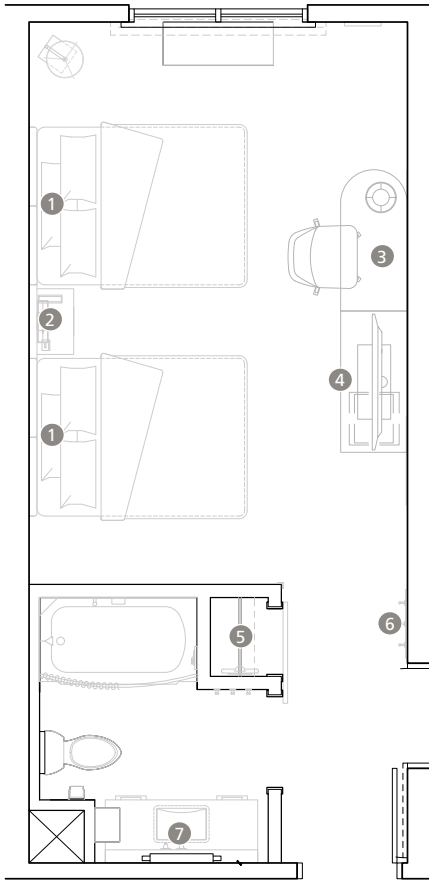

Guestroom Product Guide

Room plan

KING (& ADA KING)

PRODUCTS PROVIDED BY FOLIOT

- 1 **KING HEADBOARD**
GR-300 | HDWNUH-401S-1
- 2 **KING NIGHTSTAND**
GR-302 | HDWNNS-001S-1
- 3 **PIVOT FREESTANDING DESK**
GR-357 | HDWNDS-103S-1
- 4 **TV CABINET**
GR-351 | HDWNTV-002S-1
- 5 **SHELF, HANG BAR & STORAGE CUBBY @ BUILT-IN CLOSET**
GR-305 | HDWNWR-102S
ADA VERSION: ACCESSIBLE SHELF, HANG BAR & STORAGE CUBBY @ BUILT-IN CLOSET
GR-305.ADA | HDWNWR-104S
- 6 **WALL HOOK RAIL**
GR-307 | HDWNCR-001S
ADA VERSION: ACCESSIBLE WALL HOOK RAIL
GR-307.ADA | HDWNCR-003S
- 7 **58" LINEAR VANITY**
GR-308 | HDWNVN-101S

Room plan

QUEEN (& ADA QUEEN)

PRODUCTS PROVIDED BY FOLIOT

- 1** **QUEEN HEADBOARD**
GR-358 HDWNUH-301S
- 2** **QUEEN NIGHTSTAND**
GR-302 | HDWNNS-001S-1
- 3** **FREESTANDING CLOSET**
GR-306 | HDWNWR-101S-1
ADA VERSION: ACCESSIBLE FREESTANDING CLOSET
GR-306.ADA | HDWNWR-103S-1
- 4** **TV WALL PANEL**
GR-359 HDWNTVP-003S
- 5** **FREESTANDING LINEAR DESK**
GR-360 HDWNDS-201S
- 6** **WALL HOOK RAIL**
GR-307 | HDWNCR-001S
ADA VERSION: ACCESSIBLE WALL HOOK RAIL
GR-307.ADA | HDWNCR-003S

Room plan

QUEEN/QUEEN (& ADA QUEEN/QUEEN)

PRODUCTS PROVIDED BY FOLIOT

- 1 QUEEN/QUEEN HEADBOARD**
GR-301 | HDWNUH-601S-1
ADA VERSION: ACCESSIBLE QUEEN/QUEEN HEADBOARD
GR-301.ADA | HDWNUH-602S-1
- 2 QUEEN/QUEEN NIGHTSTAND**
GR-303 | HDWNNS-002S-1
ADA VERSION: ACCESSIBLE QUEEN/QUEEN NIGHTSTAND
GR-303.ADA | HDWNNS-003S-1
- 3 PIVOT FREESTANDING DESK**
GR-357 | HDWNDS-103S-1
- 4 TV CABINET**
GR-351 | HDWNTV-002S-1
- 5 SHELF, HANG BAR & STORAGE CUBBY
@ BUILT-IN CLOSET**
GR-305 | HDWNWR-102S
ADA VERSION: ACCESSIBLE SHELF, HANG BAR & STORAGE
CUBBY @ BUILT-IN CLOSET
GR-305.ADA | HDWNWR-104S
- 6 WALL HOOK RAIL**
GR-307 | HDWNCR-001S
ADA VERSION: ACCESSIBLE WALL HOOK RAIL
GR-307.ADA | HDWNCR-003S
- 7 58" LINEAR VANITY**
GR-308 HDWNVN-101S