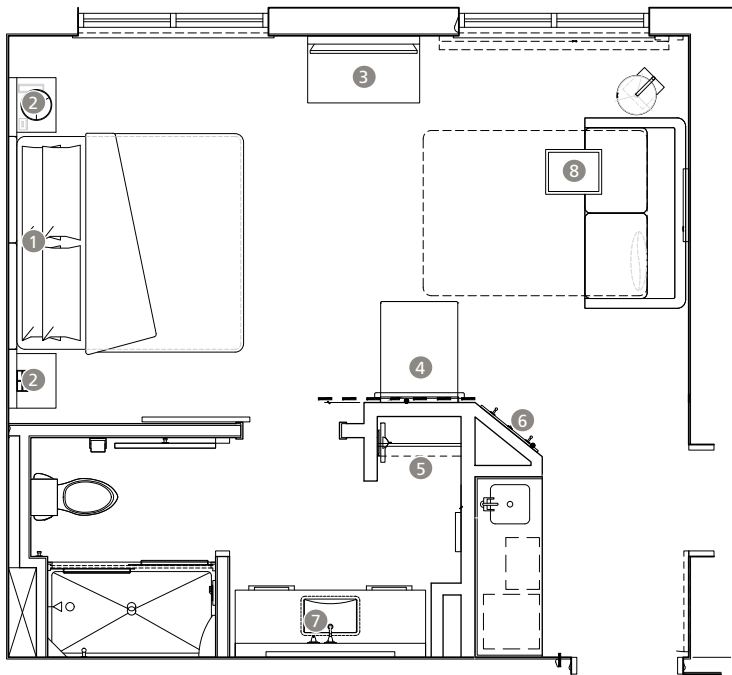

Room plan

DOUBLE/DOUBLE (& ADA DOUBLE/DOUBLE)

PRODUCTS PROVIDED BY FOLIOT

- 1 DOUBLE/DOUBLE HEADBOARD**
GR-355 | HDWNUH-501S-1
ADA VERSION: DOUBLE/DOUBLE HEADBOARD
GR-355.ADA | HDWNUH-502S-1
- 2 DOUBLE/DOUBLE NIGHTSTAND**
GR-356 | HDWNNS-004S-1
ADA VERSION: ACCESSIBLE DOUBLE/DOUBLE NIGHTSTAND
GR-356.ADA | HDWNNS-005S-1
- 3 TV WALL PANEL**
GR-359 | HDWNTVP-003S
- 4 FREESTANDING LINEAR DESK**
GR-360 | HDWNDS-201S
- 5 FREESTANDING CLOSET**
GR-306 | HDWNWR-101S-1
ADA VERSION: ACCESSIBLE FREESTANDING CLOSET
GR-306.ADA | HDWNWR-103S-1
- 6 WALL HOOK RAIL**
GR-307 | HDWNCR-001S
ADA VERSION: ACCESSIBLE WALL HOOK RAIL
GR-307.ADA | HDWNCR-003S
- 7 SHELF, HANG BAR & STORAGE CUBBY @ BUILT-IN CLOSET**
GR-305 | HDWNWR-102S
ADA VERSION: ACCESSIBLE SHELF, HANG BAR & STORAGE CUBBY @ BUILT-IN CLOSET
GR-305.ADA | HDWNWR-104S
- 8 58" LINEAR VANITY**
GR-308 | HDWNVN-101S

Room plan

KING STUDIO (& ADA KING STUDIO)

PRODUCTS PROVIDED BY FOLIOT

- 1 **KING HEADBOARD**
GR-300 | HDWNUH-401S-1
- 2 **KING NIGHTSTAND**
GR-302 | HDWNNS-001S-1
- 3 **TV CABINET**
GR-351 | HDWNTV-002S-1
- 4 **DESK**
GR-352 | HDWNDS-102S
- 5 **SHELF, HANG BAR & STORAGE CUBBY @ BUILT-IN CLOSET**
GR-305 | HDWNWR-102S
ADA VERSION: ACCESSIBLE SHELF, HANG BAR & STORAGE CUBBY @ BUILT-IN CLOSET
GR-305.ADA | HDWNWR-104S
- 6 **WALL HOOK RAIL**
GR-307 | HDWNCR-001S
ADA VERSION: ACCESSIBLE WALL HOOK RAIL
GR-307.ADA | HDWNCR-003S
- 7 **58" LINEAR VANITY**
GR-308 | HDWNVN-101S
- 8 **C-TABLE**
GR-350 | HDWNTB-001S