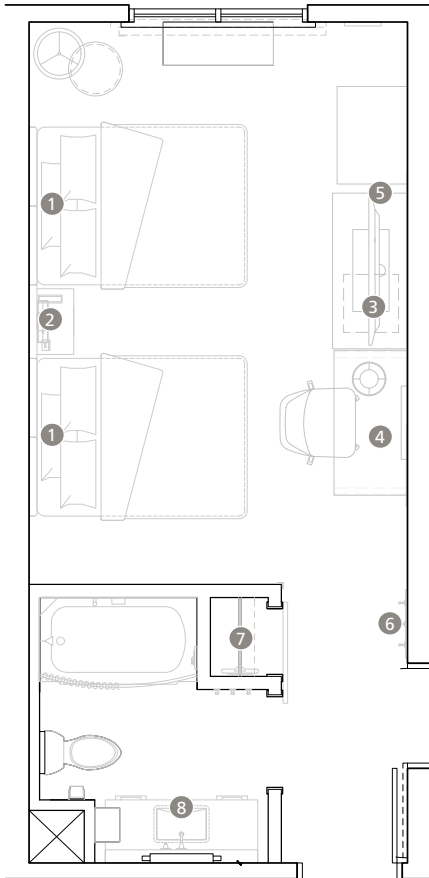

Room plan

QUEEN/QUEEN (& ADA QUEEN/QUEEN)

PRODUCTS PROVIDED BY FOLIOT

- 1 QUEEN/QUEEN HEADBOARD**
GR-301 | HDWNUH-601S-1
ADA VERSION: ACCESSIBLE QUEEN/QUEEN HEADBOARD
GR-301.ADA | HDWNUH-602S-1
- 2 QUEEN/QUEEN NIGHTSTAND**
GR-303 | HDWNNS-002S-1
ADA VERSION: ACCESSIBLE QUEEN/QUEEN NIGHTSTAND
GR-303.ADA | HDWNNS-003S-1
- 3 PIVOT FREESTANDING DESK**
GR-357 | HDWNDS-103S-1
- 4 TV CABINET**
GR-351 | HDWNTV-002S-1
- 5 SHELF, HANG BAR & STORAGE CUBBY
@ BUILT-IN CLOSET**
GR-305 | HDWNWR-102S
ADA VERSION: ACCESSIBLE SHELF, HANG BAR & STORAGE
CUBBY @ BUILT-IN CLOSET
GR-305.ADA | HDWNWR-104S
- 6 WALL HOOK RAIL**
GR-307 | HDWNCR-001S
ADA VERSION: ACCESSIBLE WALL HOOK RAIL
GR-307.ADA | HDWNCR-003S
- 7 58" LINEAR VANITY**
GR-308 HDWNVN-101S

Room plan

DOUBLE/DOUBLE (& ADA DOUBLE/DOUBLE)

PRODUCTS PROVIDED BY FOLIOT

- 1 DOUBLE/DOUBLE HEADBOARD**
GR-355 | HDWNUH-501S-1
ADA VERSION: DOUBLE/DOUBLE HEADBOARD
GR-355.ADA | HDWNUH-502S-1
- 2 DOUBLE/DOUBLE NIGHTSTAND**
GR-356 | HDWNNS-004S-1
ADA VERSION: ACCESSIBLE DOUBLE/DOUBLE NIGHTSTAND
GR-356.ADA | HDWNNS-005S-1
- 3 TV WALL PANEL**
GR-359 | HDWNTVP-003S
- 4 FREESTANDING LINEAR DESK**
GR-360 | HDWNDS-201S
- 5 FREESTANDING CLOSET**
GR-306 | HDWNWR-101S-1
ADA VERSION: ACCESSIBLE FREESTANDING CLOSET
GR-306.ADA | HDWNWR-103S-1
- 6 WALL HOOK RAIL**
GR-307 | HDWNCR-001S
ADA VERSION: ACCESSIBLE WALL HOOK RAIL
GR-307.ADA | HDWNCR-003S
- 7 SHELF, HANG BAR & STORAGE CUBBY @ BUILT-IN CLOSET**
GR-305 | HDWNWR-102S
ADA VERSION: ACCESSIBLE SHELF, HANG BAR & STORAGE CUBBY @ BUILT-IN CLOSET
GR-305.ADA | HDWNWR-104S
- 8 58" LINEAR VANITY**
GR-308 | HDWNVN-101S