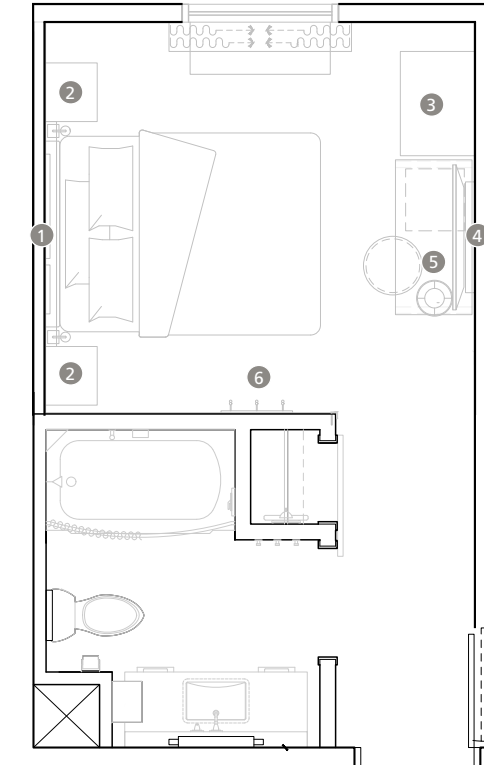

Guestroom Product Guide

Room plan

KING (& ADA KING)

PRODUCTS PROVIDED BY FOLIOT

- 1 **KING HEADBOARD**
GR-300 | HDWNUH-401S-1
- 2 **KING NIGHTSTAND**
GR-302 | HDWNNS-001S-1
- 3 **PIVOT FREESTANDING DESK**
GR-357 | HDWNDS-103S-1
- 4 **TV CABINET**
GR-351 | HDWNTV-002S-1
- 5 **SHELF, HANG BAR & STORAGE CUBBY @ BUILT-IN CLOSET**
GR-305 | HDWNWR-102S
ADA VERSION: ACCESSIBLE SHELF, HANG BAR & STORAGE CUBBY @ BUILT-IN CLOSET
GR-305.ADA | HDWNWR-104S
- 6 **WALL HOOK RAIL**
GR-307 | HDWNCR-001S
ADA VERSION: ACCESSIBLE WALL HOOK RAIL
GR-307.ADA | HDWNCR-003S
- 7 **58" LINEAR VANITY**
GR-308 | HDWNVN-101S

Room plan

QUEEN (& ADA QUEEN)

PRODUCTS PROVIDED BY FOLIOT

- 1** **QUEEN HEADBOARD**
GR-358 HDWNUH-301S
- 2** **QUEEN NIGHTSTAND**
GR-302 | HDWNNS-001S-1
- 3** **FREESTANDING CLOSET**
GR-306 | HDWNWR-101S-1
ADA VERSION: ACCESSIBLE FREESTANDING CLOSET
GR-306.ADA | HDWNWR-103S-1
- 4** **TV WALL PANEL**
GR-359 HDWNTVP-003S
- 5** **FREESTANDING LINEAR DESK**
GR-360 HDWNDS-201S
- 6** **WALL HOOK RAIL**
GR-307 | HDWNCR-001S
ADA VERSION: ACCESSIBLE WALL HOOK RAIL
GR-307.ADA | HDWNCR-003S

Room plan

DOUBLE/DOUBLE (& ADA DOUBLE/DOUBLE)

PRODUCTS PROVIDED BY FOLIOT

- 1 DOUBLE/DOUBLE HEADBOARD**
GR-355 | HDWNUH-501S-1
ADA VERSION: DOUBLE/DOUBLE HEADBOARD
GR-355.ADA | HDWNUH-502S-1
- 2 DOUBLE/DOUBLE NIGHTSTAND**
GR-356 | HDWNNS-004S-1
ADA VERSION: ACCESSIBLE DOUBLE/DOUBLE NIGHTSTAND
GR-356.ADA | HDWNNS-005S-1
- 3 TV WALL PANEL**
GR-359 | HDWNTVP-003S
- 4 FREESTANDING LINEAR DESK**
GR-360 | HDWNDS-201S
- 5 FREESTANDING CLOSET**
GR-306 | HDWNWR-101S-1
ADA VERSION: ACCESSIBLE FREESTANDING CLOSET
GR-306.ADA | HDWNWR-103S-1
- 6 WALL HOOK RAIL**
GR-307 | HDWNCR-001S
ADA VERSION: ACCESSIBLE WALL HOOK RAIL
GR-307.ADA | HDWNCR-003S
- 7 SHELF, HANG BAR & STORAGE CUBBY @ BUILT-IN CLOSET**
GR-305 | HDWNWR-102S
ADA VERSION: ACCESSIBLE SHELF, HANG BAR & STORAGE CUBBY @ BUILT-IN CLOSET
GR-305.ADA | HDWNWR-104S
- 8 58" LINEAR VANITY**
GR-308 | HDWNVN-101S