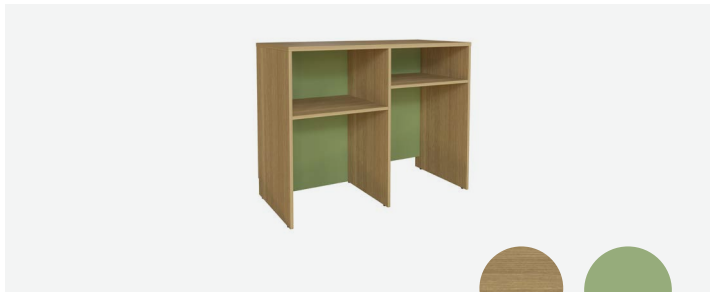

SPRING SCHEME

GR-351

F189

F290