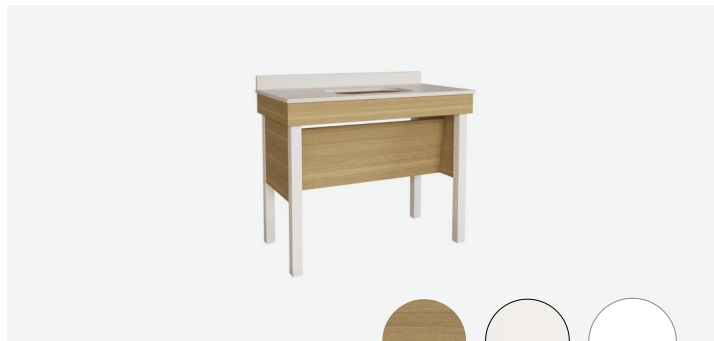

GR-311.ADA