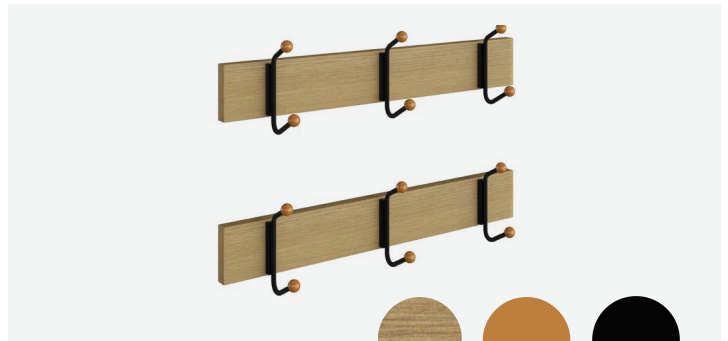

Wall Hook

SPRING SCHEME

GR-307

FALL SCHEME

GR-307

GR-307.ADA

GR-307.ADA

	Brand	Foliot	Width	Depth	Height
Wall hook rail	GR-307	HDWNCR-001S	22"	4"	5.50"
Accessible wall hook rail	GR-307.ADA	HDWNCR-003S			