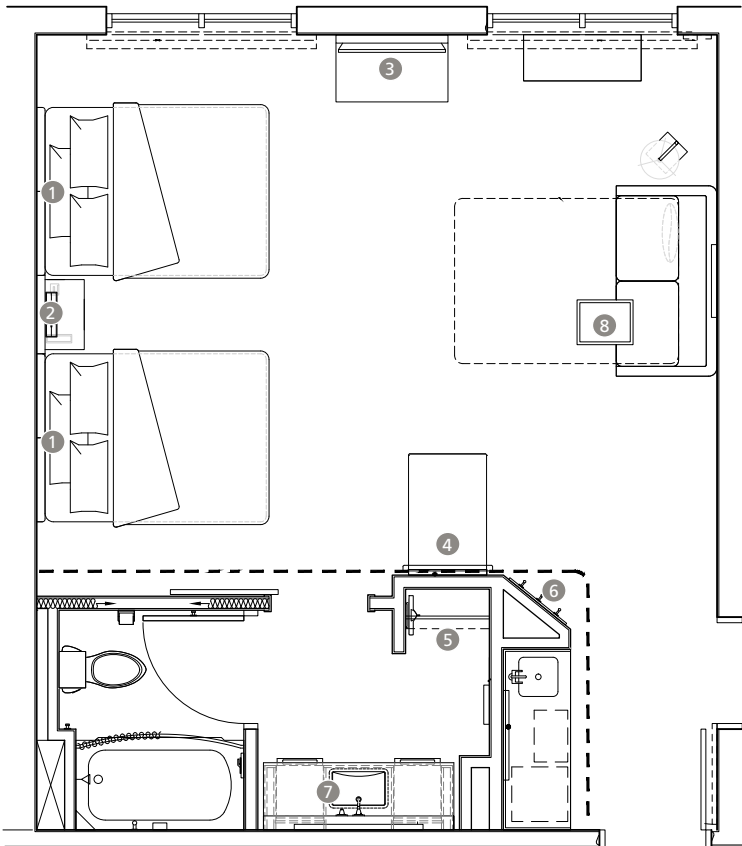

Room plan

QUEEN/QUEEN STUDIO
(& ADA QUEEN/QUEEN STUDIO)

PRODUCTS PROVIDED BY FOLIOT

- **1 QUEEN/QUEEN HEADBOARD**
  GR-301 | HDWNUH-601S-1
  ADA VERSION: ACCESSIBLE QUEEN/QUEEN HEADBOARD
  GR-301.ADA | HDWNUH-602S-1
- **2 QUEEN/QUEEN NIGHTSTAND**
  GR-303 | HDWNNS-002S-1
  ADA VERSION: ACCESSIBLE QUEEN/QUEEN NIGHTSTAND
  GR-303.ADA | HDWNNS-003S-1
- **3 TV CABINET**
  GR-351 | HDWNTV-002S-1
- **4 DESK**
  GR-352 | HDWNDS-102S
- **5 SHELF, HANG BAR & STORAGE CUBBY @ BUILT-IN CLOSET**
  GR-305 | HDWNWR-102S
  ADA VERSION: ACCESSIBLE SHELF, HANG BAR & STORAGE CUBBY @ BUILT-IN CLOSET
  GR-305.ADA | HDWNWR-104S
- **6 WALL HOOK RAIL**
  GR-307 | HDWNCR-001S
  ADA VERSION: ACCESSIBLE WALL HOOK RAIL
  GR-307.ADA | HDWNCR-003S
- **7 58" LINEAR VANITY**
  GR-308 | HDWNVN-101S
- **8 C-TABLE**
  GR-350 | HDWNTB-001S