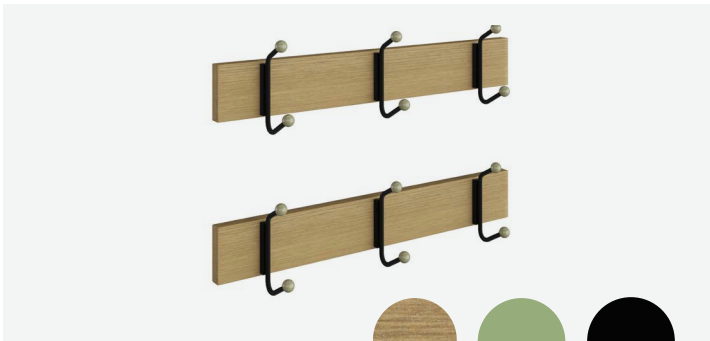

Wall Hook

SPRING SCHEME

GR-307

FALL SCHEME

GR-307

GR-307.ADA

GR-307.ADA

	Brand	Foliot	Width	Depth	Height
Wall hook rail	GR-307	HDWNCR-001S	22"	4"	5.50"
Accessible wall hook rail	GR-307.ADA	HDWNCR-003S			