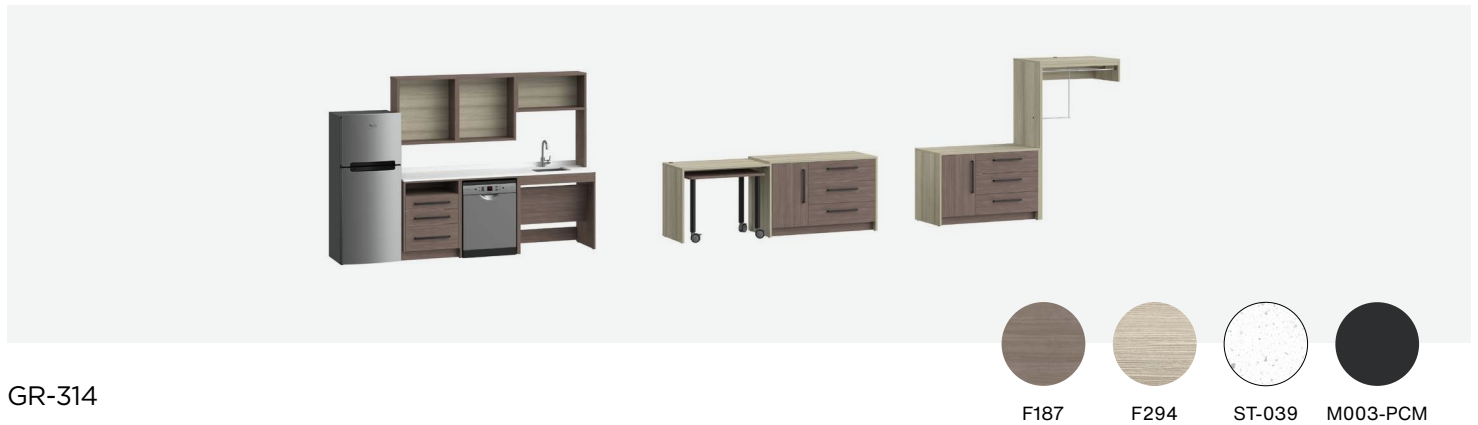

DYNAMIC SCHEME

GR-314

	Brand	Foliot	Width	Depth	Height
Queen accessible suite working wall	GR-314	HHM3QASTE-2	318.88"	24"	75"