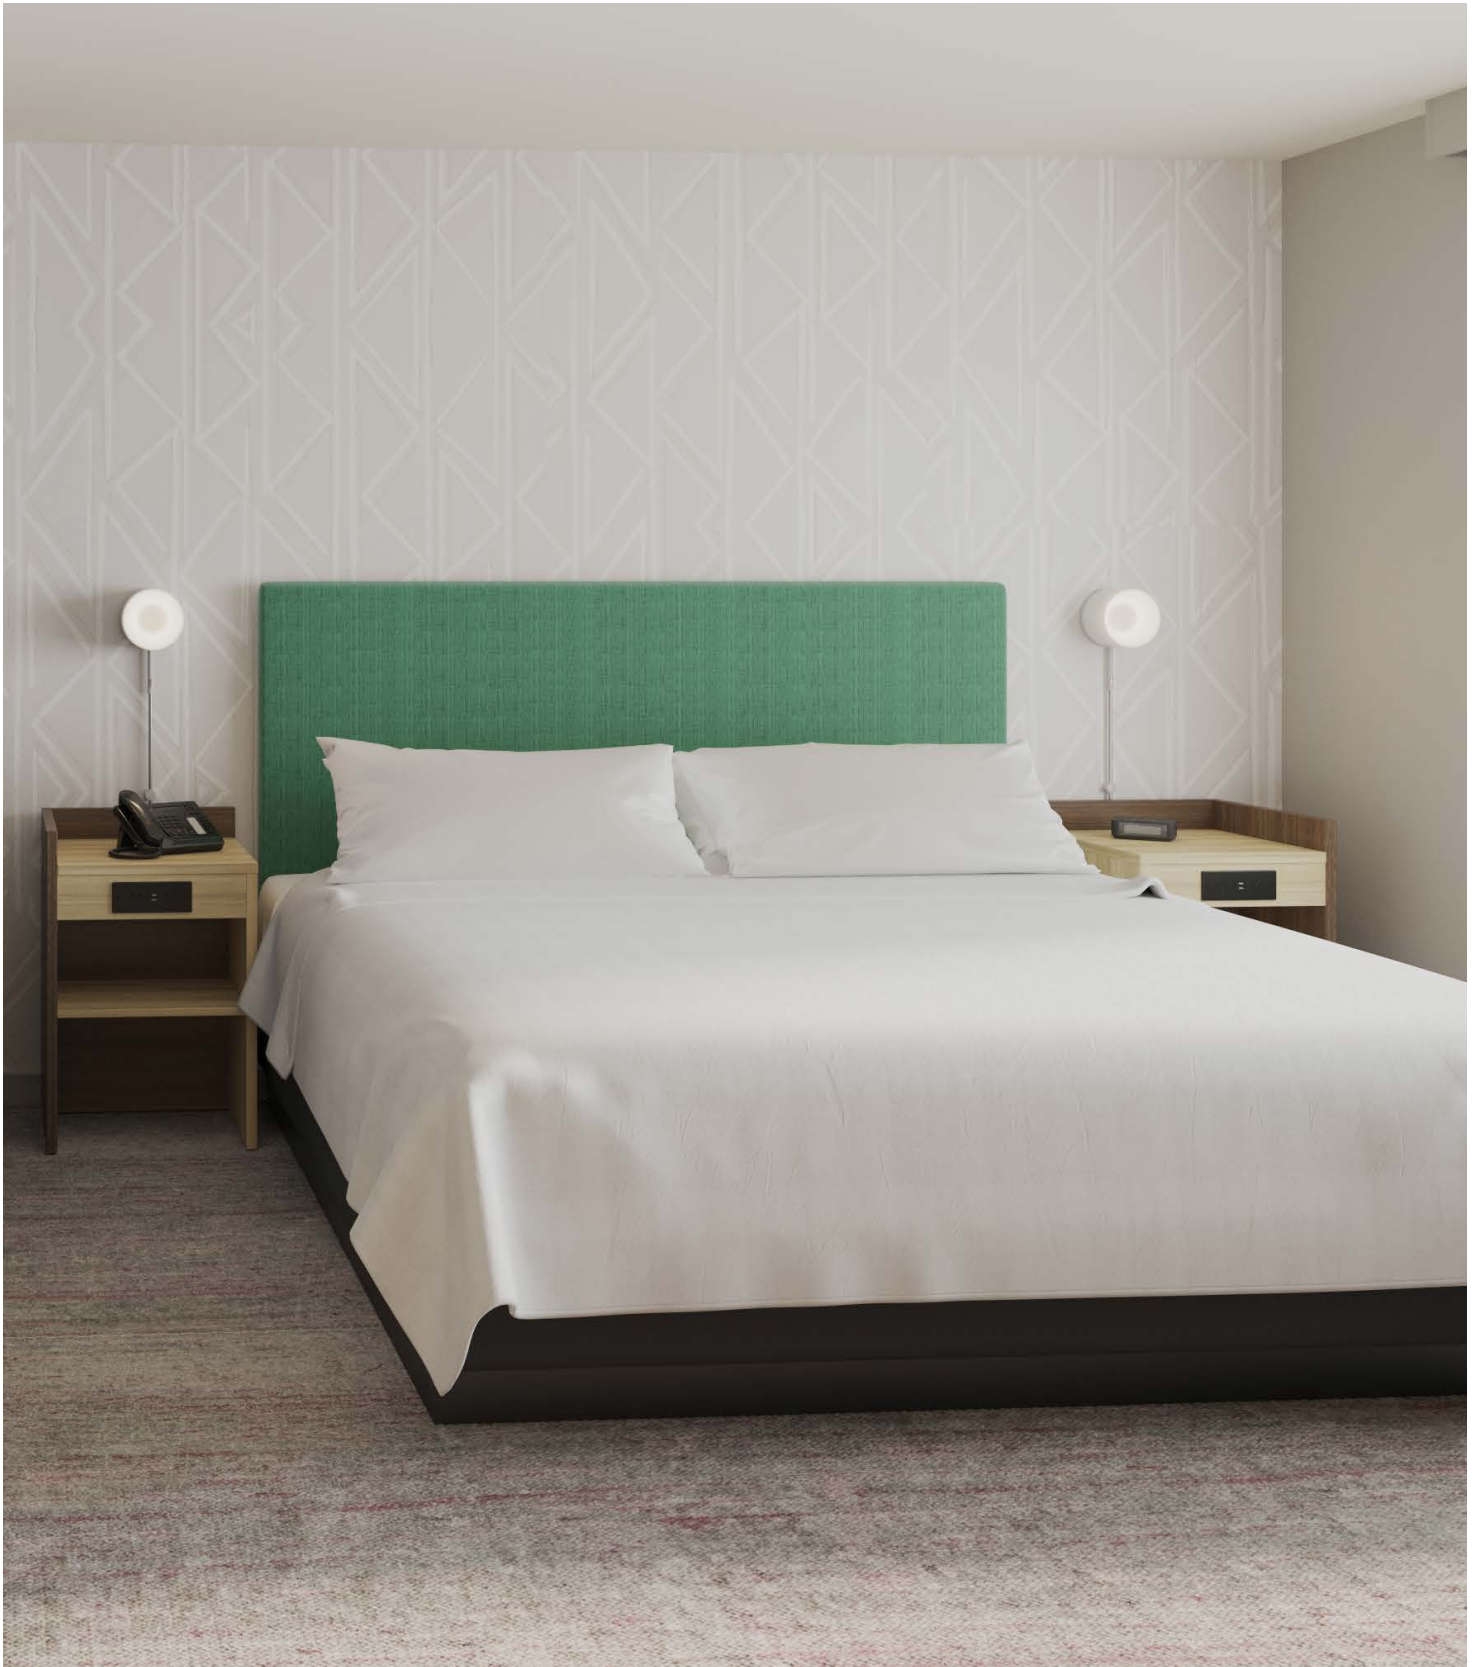

## DYNAMIC SCHEME

GR-301  
GR-300

Vinyl Splendor  
Luxe Lilac

GR-350  
GR-351

Bri RR  
Anchorage/  
Custom Starboard

GR-350  
GR-351

Vinyl Splendor  
Luxe Lilac

	Brand	Foliot	Width	Depth	Height
King headboard	GR-301	HHM3UH-401S	76"	1.50"	36"
Queen headboard	GR-300	HHM3UH-301S	62"		
<b>Renovation</b> King headboard	GR-351	HHM3UH-402S-1	72"		35.5"
<b>Renovation</b> Queen headboard	GR-350	HHM3UH-302S-1	56"		