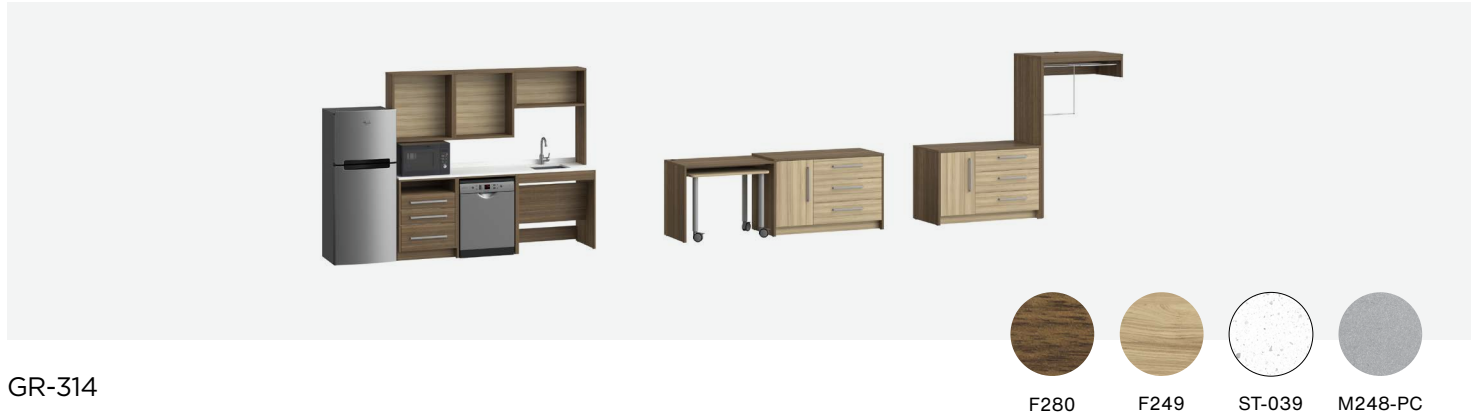

Working Walls

VIBRANT SCHEME

GR-314