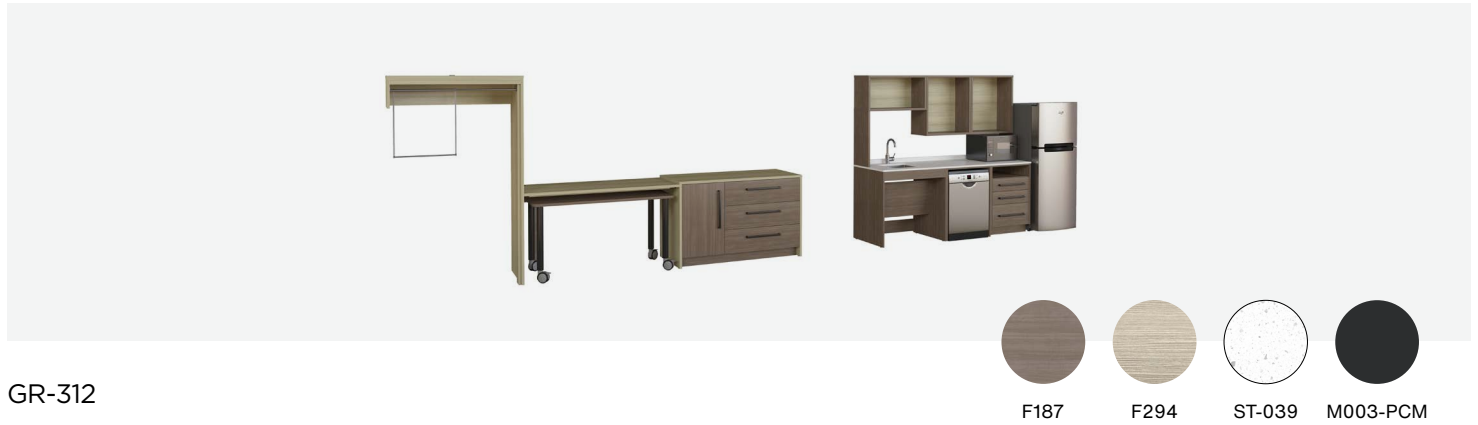

DYNAMIC SCHEME

	Brand	Foliot	Width	Depth	Height
Queen accessible studio working wall	GR-312	HHM3QASTD-2	281.88"	24"	75"