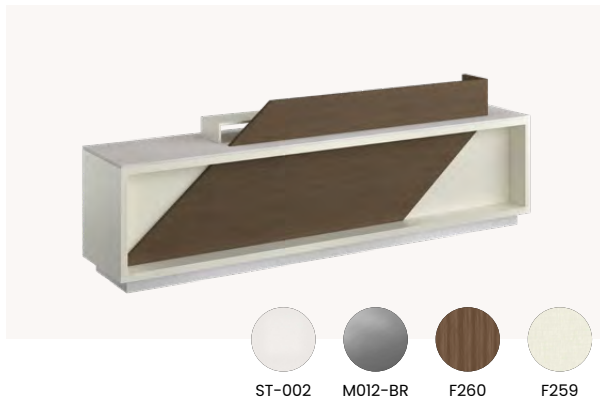

## Check-in Pods

Check in Pod

EXP2-216.2

10' Check in Peninsula

EXP2-217.2

12' Check in Peninsula

EXP2-218.2

**OPTIONS**

- Left and Right Orientation Available
- 34" Countertop Height Available

**NOTES**

Standard Hotel Layout will order:  
2 check in Pods (2 lefts or 2 rights)  
or only 1 Peninsula

**INCLUDES**

- Pull Out & Adjustable Shelf
- Lockable Drawer
- Printer Area
- Keyboard Tray