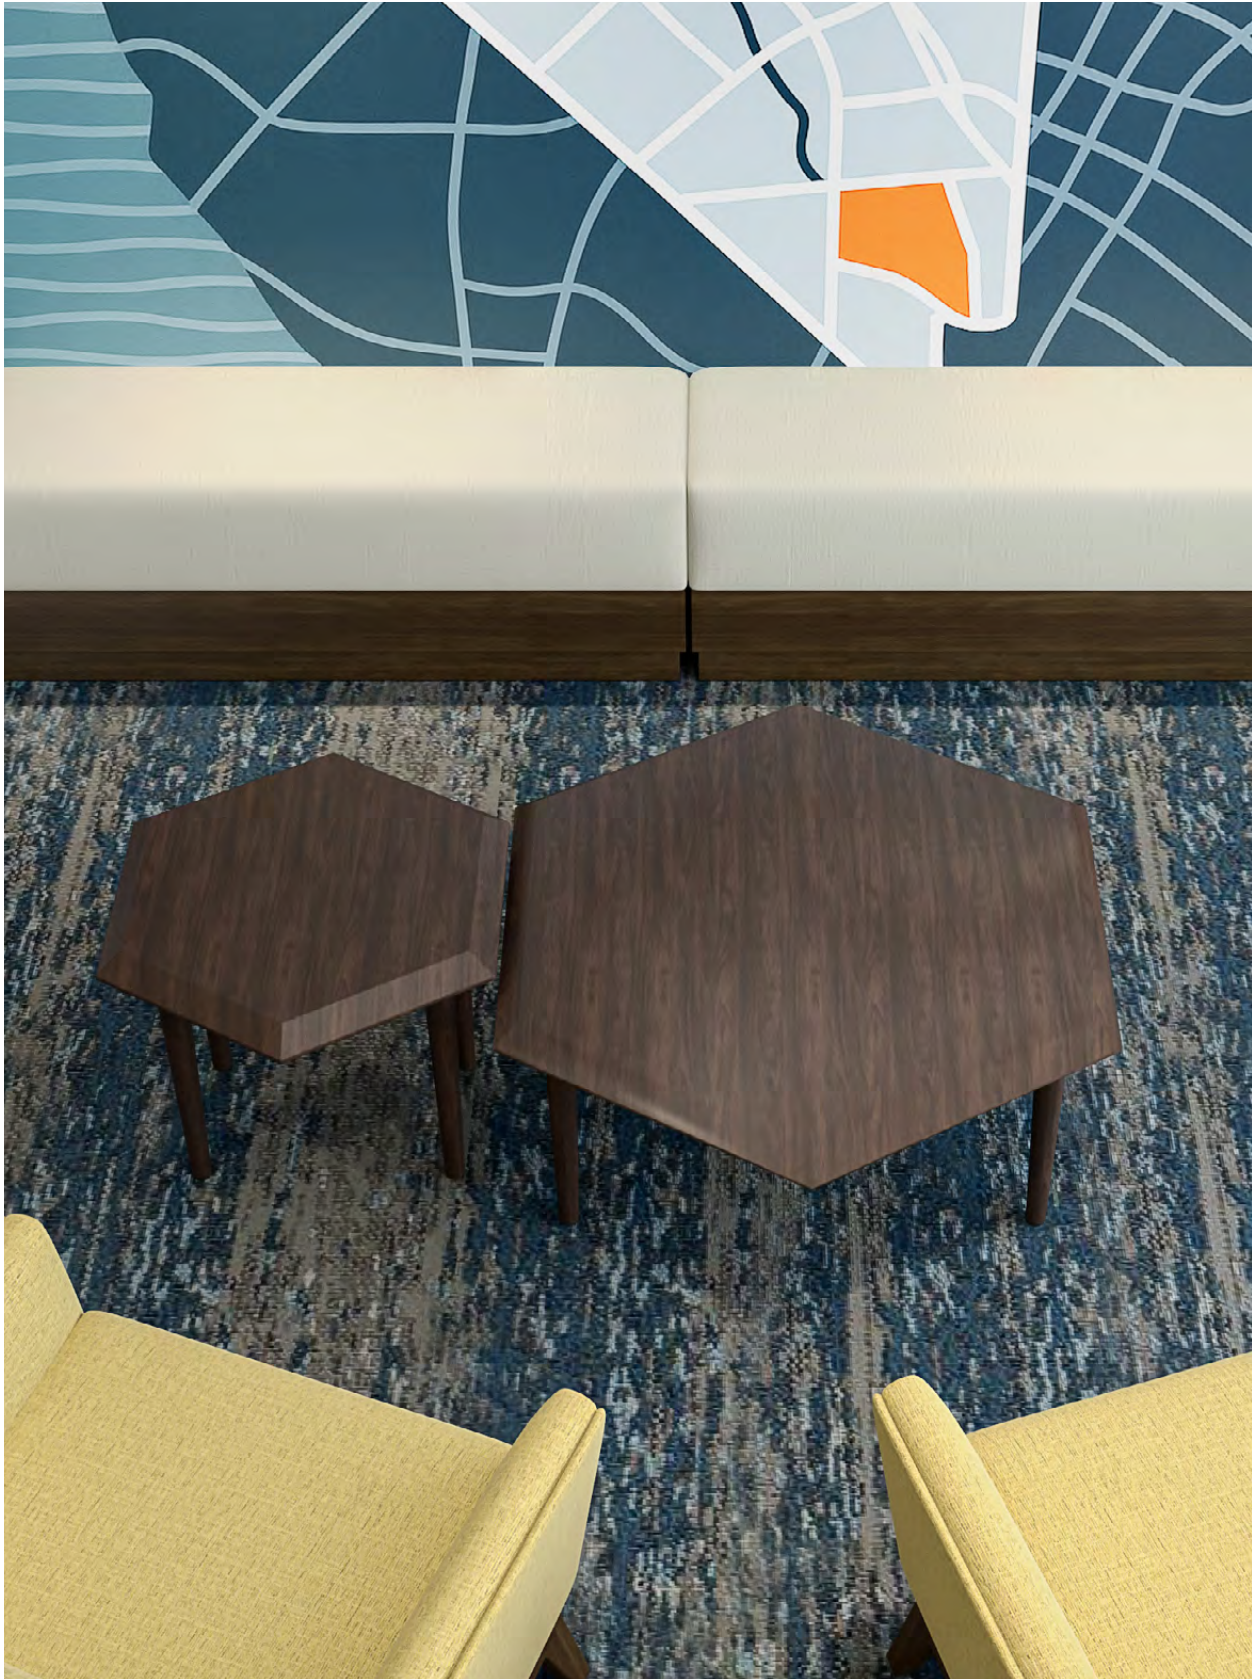

## Dining Tables

Round Dining Table

EXP2-206.2

2-Top Dining Table

EXP2-207.2

4-Top Dining Table

EXP2-208.2

Item #	Foliot #	Width	Depth	Height	Under table clearance
EXP2-206.2	HFBRLTB-206S-2	27"	27"	30"	-
EXP2-207.2	HFBRLTB-207S-2	30"	27"	30"	28,5"
EXP2-208.2	HFBRLTB-208S-2	54"	30"	30"	28,5"

Surface Materials

**Tables**

Business Center

Consoles

Check-in Pods