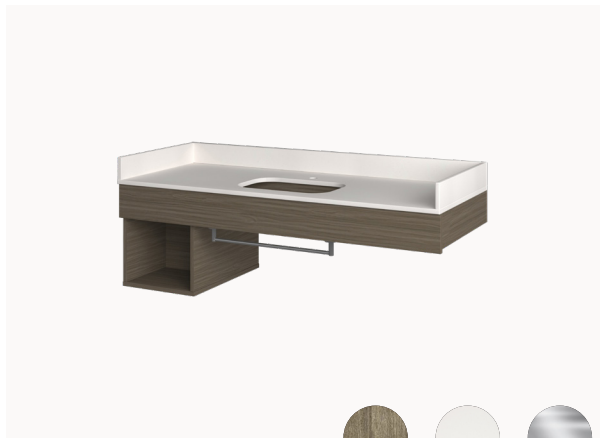

Tables

Coffee table

EXG2-212.2

Side Table

EXG2-208.2

Activity table • Stone Top

EXG2-222.2

Activity table • Laminate Top

EXG2-222.2

Item #	Foliot #	Width	Depth	Height
EXG2-212.2	HFBRTB-001S-2	35.75"	23.75"	17.75"
EXG2-208.2	HFBRTB-002S	22" DIA	22" DIA	26"
EXG2-222.2	HFBRTB-101S	29.75" DIA	29.75" DIA	29.63"

Vanities • New Build

Standard Vanity with Cubby

EXG2-219

Standard Vanity with Cubby

EXG2-220

Item #	Foliot #	Width	Depth	Height	Notes
EXG2-219	HFBRVN-125S-1	60"	24"	36"	<ul style="list-style-type: none"> Includes 4" Backsplash on Wall Optional: Pony Wall Stone Cap Optional: COM Stone Available
EXG2-220	HFBRVN-126S-1	60"	22"	36"	