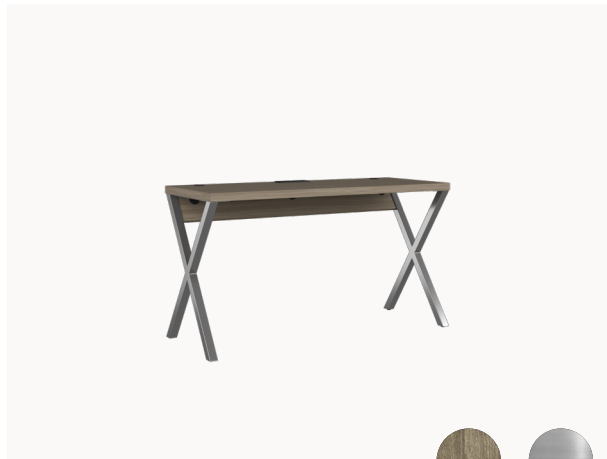

Item #	Foliot #	Width	Depth	Height
EXG2-202.2	HFBRUH-302QQ-3	159.75"	19.5"	60"
EXG2-213.2	HFBRUH-303QQ-3	165.75"	19.5"	60"

Functional Racks

Functional Rack

EXG2-203.2L

Desk

EXG2-204.2

INCLUDES

- Orientation is determined by wardrobe location, when facing unit
- Outlet included on desk side panel (2 TR Plug / 2 USB)
- Include clothes rod pre-installed at Standard height (68" high AFF) ADA version (48" high AFF)
- LED uplighting on wardrobe
- Iron Cubby Door requires 20" clearance to open
- 28,5" clearance underneath desk
- Includes Iron Caddy and Ironing Board Hook
- Alternative dimensions available upon request