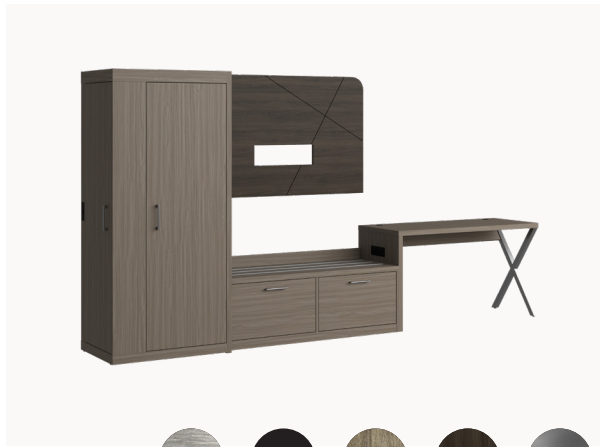

ST-002
WHITE
QUARTZ

Headboards

King

EXG2-201.2

INCLUDES

- Two power units (each with 2 TR Plug/2 USB)
- 6 plug power bar shipped with unit
- Pre Drilled Holes to accommodate sconces (EXG2-403). *Sconces not included*
- Headboards are ADA compliant
- Section below nightstands opens for wire access

Item #	Foliot #	Width	Depth	Height
EXG2-201.2	HFRBRUH-40IK-3	123"	3.25"	60"

Headboards

Queen • Queen

EXG2-202.2

ADA • Queen • Queen

EXG2-213.2

INCLUDES

- One power unit (each with 2 TR Plug/2 USB)
- One unit in the center located above the nightstand.
- 6 plug power bar shipped with unit
- Pre Drilled Holes to accommodate sconces (EXG2-404). Sconces not included
- ADA headboard maintains 36" minimum clearance between bed frames
- Section below nightstands opens for wire access

Item #	Foliot #	Width	Depth	Height
EXG2-202.2	HFBRUH-302QQ-3	159.75"	19.5"	60"
EXG2-213.2	HFBRUH-303QQ-3	165.75"	19.5"	60"

Functional Racks

Functional Rack

EXG2-203.2L

Desk

EXG2-204.2

INCLUDES

- Orientation is determined by wardrobe location, when facing unit
- Outlet included on desk side panel (2 TR Plug / 2 USB)
- Include clothes rod pre-installed at Standard height (68" high AFF) ADA version (48" high AFF)
- LED uplighting on wardrobe
- Iron Cubby Door requires 20" clearance to open
- 28,5" clearance underneath desk
- Includes Iron Caddy and Ironing Board Hook
- Alternative dimensions available upon request