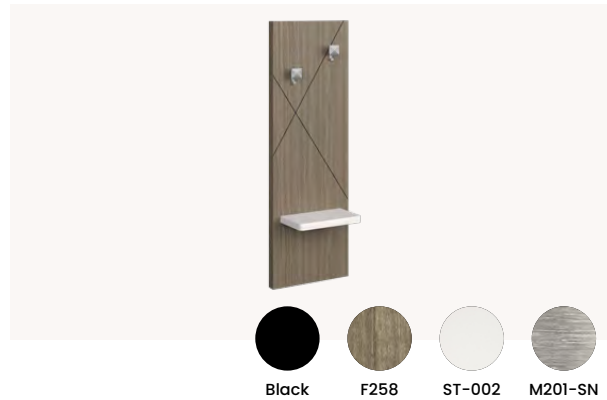

Item #	Foliot #	Width	Depth	Height
EXG2-203.2L	HFBRFR-025S-2	144"	23.75"	76"
EXG2-214.2L	HFBRFR-125S-2	144"	23.75"	76"
EXG2-203.2R	HFBRFR-026S-2	144"	23.75"	76"
EXG2-214.2R	HFBRFR-126S-2	144"	23.75"	76"
EXG2-204.2	HFBRDS-122s	54"	22"	30"

## Entryway

Framed Full Length Mirror

EXG2-206.2

Smart Shelf and Hook Panel

EXG2-207.2

ADA Hook Panel at Entry

EXG2-216.2

ADA Hooks at Connecting Room

EXG2-217.2

Item #	Foliot #	RoomType	Width	Depth	Height
EXG2-206.2	HFBRMR-804S-4	STD	29.75"	2"	59.75"
EXG2-207.2	HFBRHK-001S-4	STD	19.75"	11"	59.75"
EXG2-216.2	HFBRHK-002S-4	ADA	19.75"	2"	59.75"
EXG2-217.2	HFBRHK-003S-1	ADA	16"	1.75"	5"