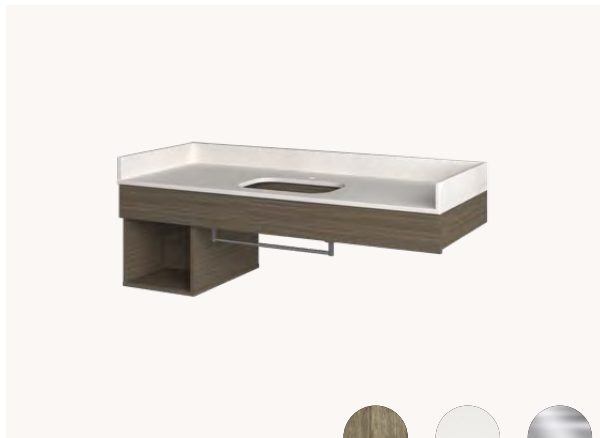

## Tables

Coffee table

EXG2-212.2

Side Table

EXG2-208.2

Activity table • Stone Top

EXG2-222.2

Activity table • Laminate Top

EXG2-222.2

Item #	Foliot #	Width	Depth	Height
EXG2-212.2	HFBRTB-001S-2	35.75"	23.75"	17.75"
EXG2-208.2	HFBRTB-002S	22" DIA	22" DIA	26"
EXG2-222.2	HFBRTB-101S	29.75" DIA	29.75" DIA	29.63"

## Vanities • New Build

Standard Vanity with Cubby

EXG2-219

Standard Vanity with Cubby

EXG2-220

Item #	Foliot #	Width	Depth	Height	Notes
EXG2-219	HFBRVN-125S-1	60"	24"	36"	<ul style="list-style-type: none"> <li>Includes 4" Backsplash on Wall</li> <li>Optional: Pony Wall Stone Cap</li> <li>Optional: COM Stone Available</li> </ul>
EXG2-220	HFBRVN-126S-1	60"	22"	36"	