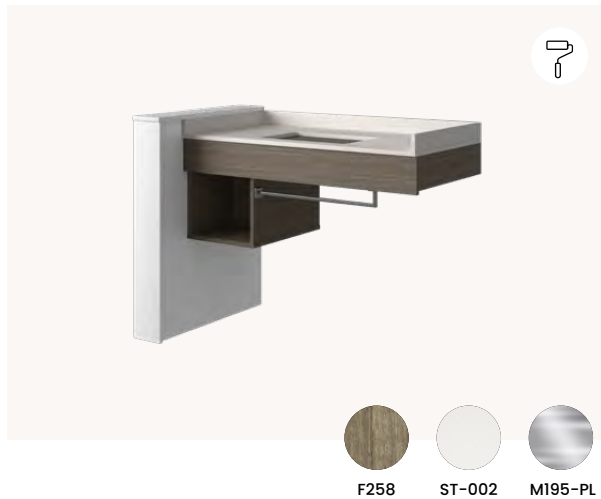

## Vanities • New Build

Standard Vanity with Cubby

EXG2-219

Standard Vanity with Cubby

EXG2-220

Item #	Foliot #	Width	Depth	Height	Notes
EXG2-219	HFBRVN-125S-1	60"	24"	36"	<ul style="list-style-type: none"> <li>Includes 4" Backsplash on Wall</li> <li>Optional: Pony Wall Stone Cap</li> <li>Optional: COM Stone Available</li> </ul>
EXG2-220	HFBRVN-126S-1	60"	22"	36"	

## Vanities • Renovation

Standard Vanity with Cubby

EXG2-215.2

Standard Vanity with Cubby

EXG2-209.2

Item #	Foliot #	Width	Depth	Height	Notes
EXG2-215.2	HFBRVN-122S-2	46.75"	22"	37.5"	<ul style="list-style-type: none"> <li>Includes 3.5" backsplash shelf</li> <li>Cubby available in left &amp; right orientation</li> <li>Optional: COM stone available</li> </ul>
EXG2-209.2	HFBRVN-121S-2	46.75"	22"	37.5"	