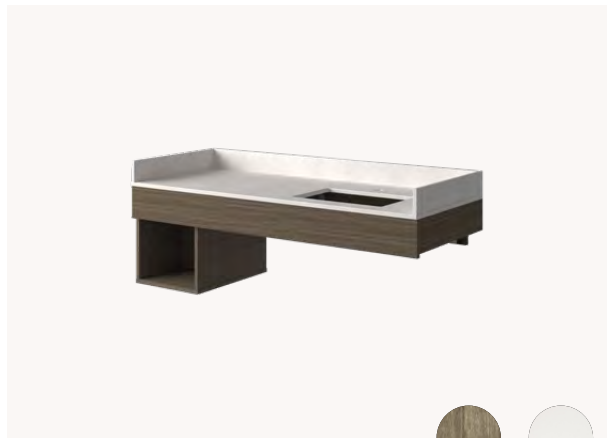

## Vanities • New Build

Standard Vanity with Cubby

EXG2-219

Standard Vanity with Cubby

EXG2-220

Item #	Foliot #	Width	Depth	Height	Notes
EXG2-219	HFBRVN-125S-1	60"	24"	36"	<ul style="list-style-type: none"> <li>Includes 4" Backsplash on Wall</li> <li>Optional: Pony Wall Stone Cap</li> <li>Optional: COM Stone Available</li> </ul>
EXG2-220	HFBRVN-126S-1	60"	22"	36"	

## Vanities • Renovation

Standard Vanity with Cubby

EXG2-215.2

Standard Vanity with Cubby

EXG2-209.2

Item #	Foliot #	Width	Depth	Height	Notes
EXG2-215.2	HFBRVN-122S-2	46.75"	22"	37.5"	<ul style="list-style-type: none"> <li>Includes 3.5" backsplash shelf</li> <li>Cubby available in left &amp; right orientation</li> <li>Optional: COM stone available</li> </ul>
EXG2-209.2	HFBRVN-121S-2	46.75"	22"	37.5"	