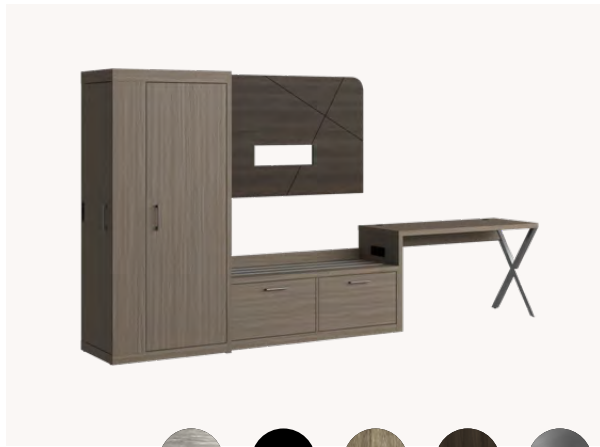

Functional Racks

Functional Rack

EXG2-203.2L