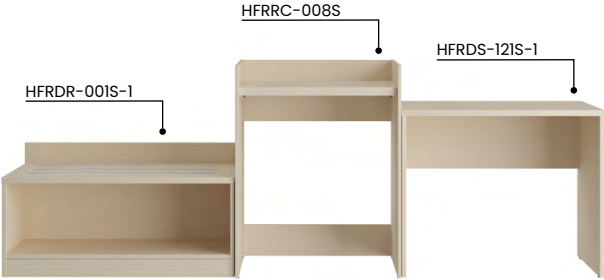

Dynamic Wall

Explore pre-designed Dynamic Wall combinations for inspiration, followed by a breakdown of individual components to build your own.