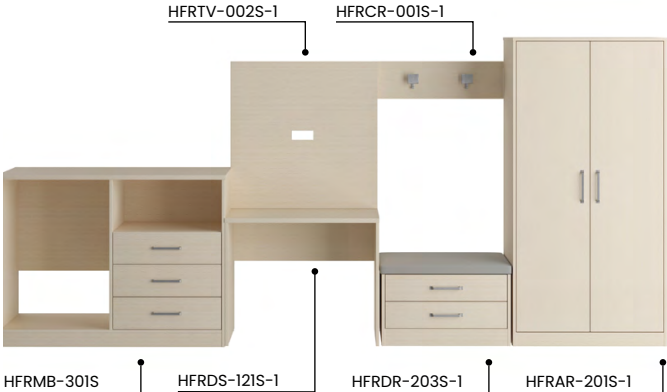

| Adjustable • Metal | | W | D | H |
|--------------------|----------|-----|-----|------|
| Double | HBB-201A | 54" | 71" | 9.5" |
| Queen | HBB-301A | 60" | 71" | 9.5" |
| King | HBB-401A | 76" | 71" | 9.5" |

Desks

 Additional dimensions available upon request

Aria Desk HARDS-001S-1

| | |
|--------------|------------------|
| Widths Range | 29.75" to 47.75" |
| Depth | 23.5" |
| Height | 30" |

Metal Finish Aria Grey Aria Black