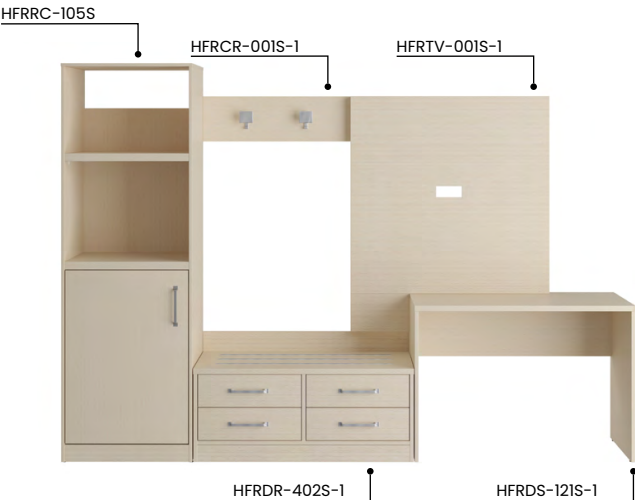

Dynamic Wall

Explore pre-designed Dynamic Wall combinations for inspiration, followed by a breakdown of individual components to build your own.