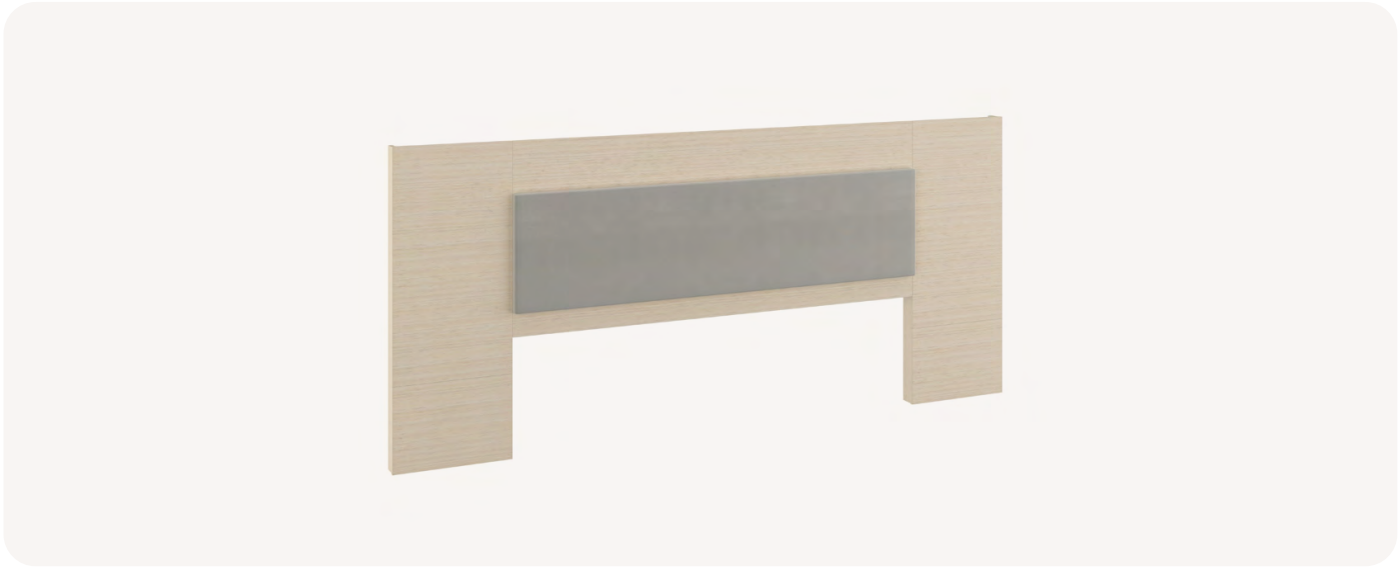

| | Heights |
|----------|---------|
| Standard | 42" |
| ADA | 47.75" |

Upholstered Headboard • Shelf with Stone Top

Headboards

 Additional dimensions available upon request

2 Side Panels • Upholstered

Designed to pair with the freestanding nightstand options featured on the next pages.