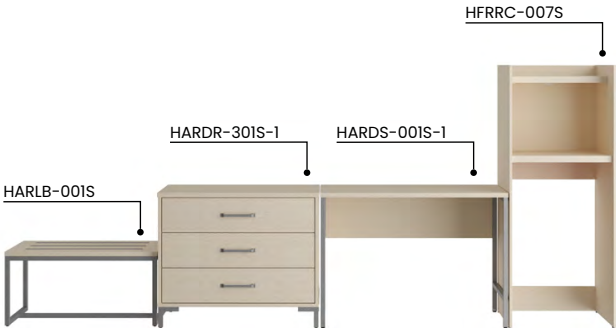

Dynamic Wall

Explore pre-designed Dynamic Wall combinations for inspiration, followed by a breakdown of individual components to build your own.