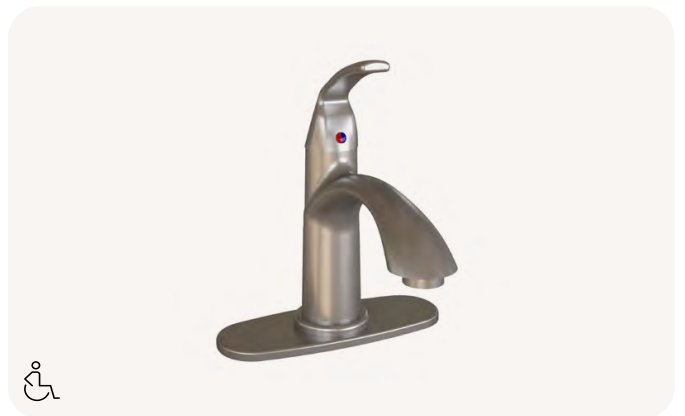

Vanity with Metal legs and Cubby

Vanity Accessories

 ADA-compliant

 Oval Sink

HVSN-003S

 Modern Faucet

HVFC-004S

 Rectangular Sink

HVSN-004S

 Elegant Faucet

HVFC-003S

Made here. Made smart.

Foliot furniture is proudly manufactured in North America, with vertically integrated facilities in Montreal, QC, and Las Vegas, NV. Having domestic operations means shorter lead times, superior quality control, and reduced carbon impact.