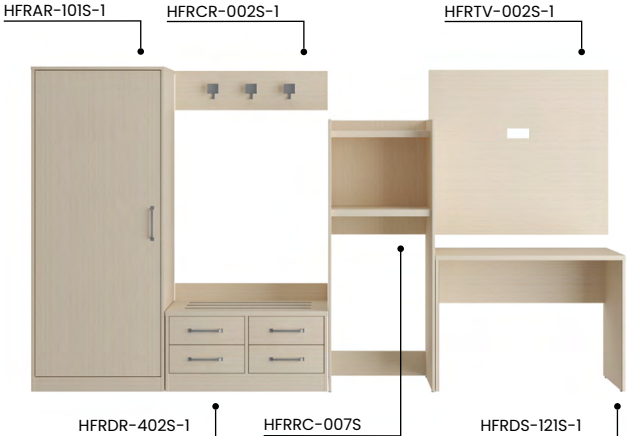

| Adjustable • Metal | | W | D | H |
|--------------------|----------|-----|-----|------|
| Double | HBB-201A | 54" | 71" | 9.5" |
| Queen | HBB-301A | 60" | 71" | 9.5" |
| King | HBB-401A | 76" | 71" | 9.5" |

Desks

 Additional dimensions available upon request

Aria Desk HARDS-001S-1

| | |
|--------------|------------------|
| Widths Range | 29.75" to 47.75" |
| Depth | 23.5" |
| Height | 30" |

Metal Finish Aria Grey Aria Black