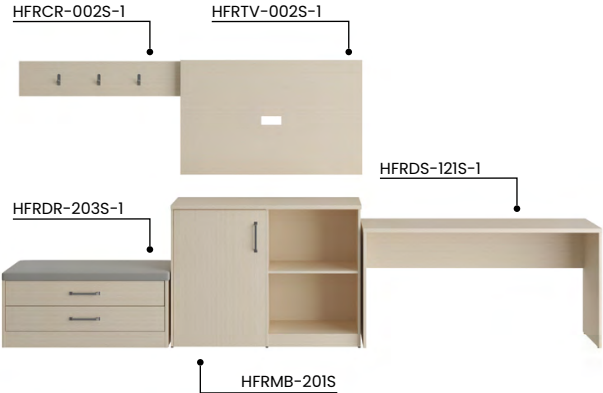

Dynamic Wall

Explore pre-designed Dynamic Wall combinations for inspiration, followed by a breakdown of individual components to build your own.