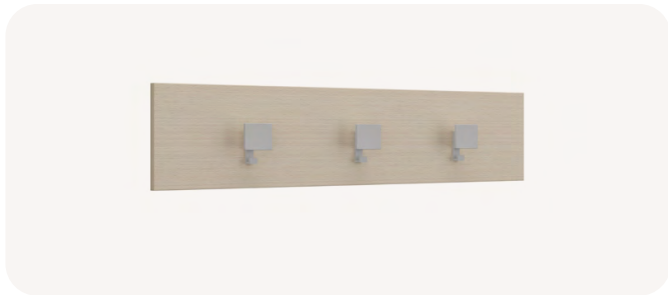

Coat Racks

Additional dimensions available upon request

Coat Rack • Square Hooks HFRCR-001S

Widths Range	29.75" to 56"
Depth	0.75"
Height	9.25"

Metal Finish ☒ M201-SN