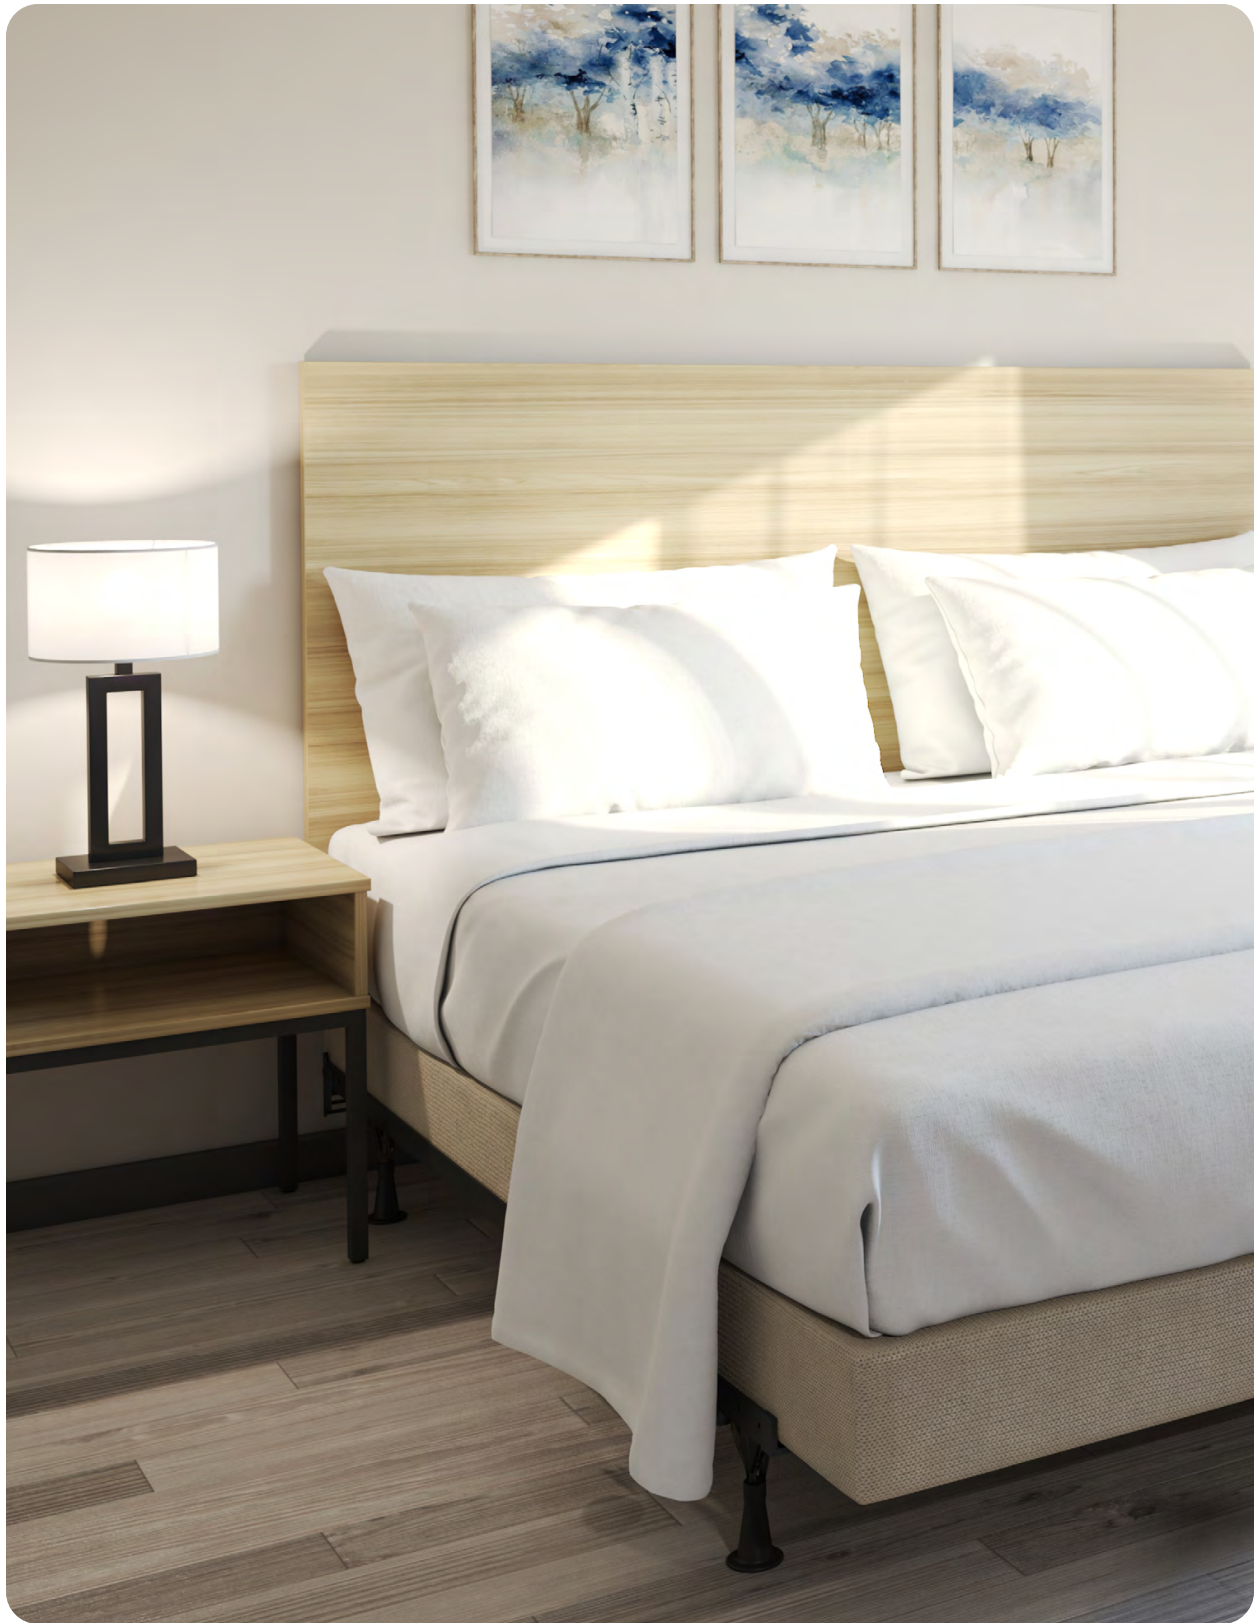

 Optional freestanding nightstands **sold separately**

Aria Nightstand

Nightstands

 Additional dimensions available upon request

Drawer HFRUH-702S

Cubby HFRUH-704S

Shelf HFRUH-703S

Drawer • Stone Top HFRUH-706S