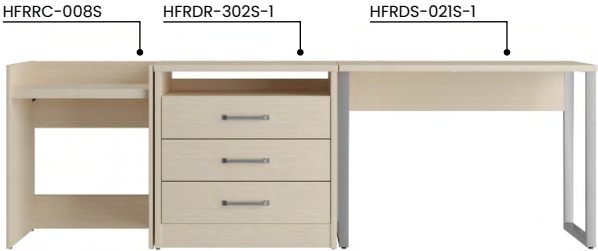

Dynamic Wall

Explore pre-designed Dynamic Wall combinations for inspiration, followed by a breakdown of individual components to build your own.