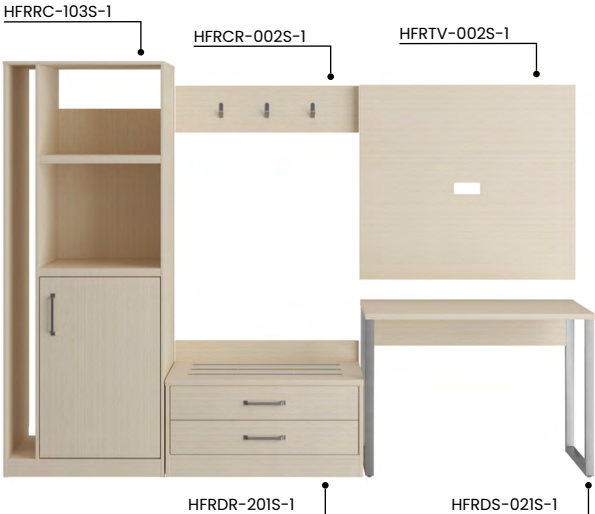

| Adjustable • Metal | | W | D | H |
|--------------------|----------|-----|-----|------|
| Double | HBB-201A | 54" | 71" | 9.5" |
| Queen | HBB-301A | 60" | 71" | 9.5" |
| King | HBB-401A | 76" | 71" | 9.5" |

Desks

 Additional dimensions available upon request

Aria Desk HARDS-001S-1

| | |
|--------------|------------------|
| Widths Range | 29.75" to 47.75" |
| Depth | 23.5" |
| Height | 30" |

Metal Finish Aria Grey Aria Black