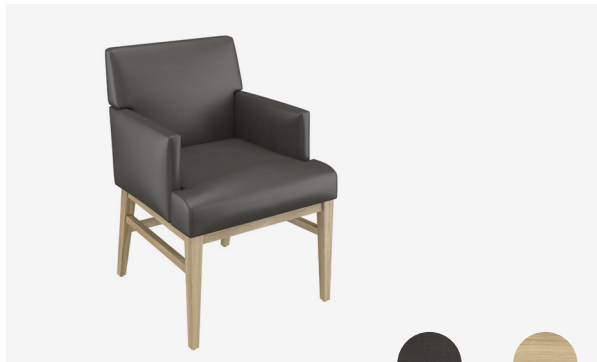

Slate Scheme

	Brand	Foliot	Width	Depth	Height	Seat Height
Small Side Chair	CG-306	HCWCH-205S	26.50"	28.50"	34"	18"

Guestroom.

Chairs

Rust Scheme

CG-305

Slate Scheme

CG-305