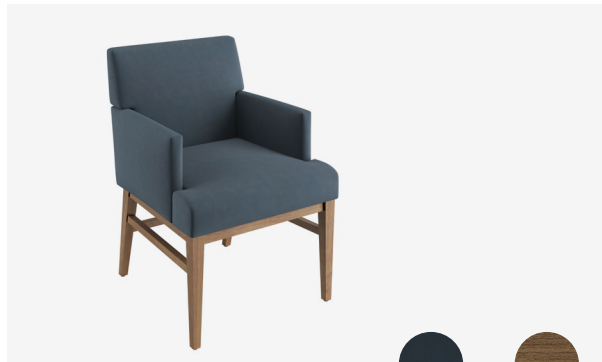

CG-307

	Brand	Foliot	Width	Depth	Height	Seat Height
Task Chair	CG-305	HCWCH-204S	24,5"	24"	32" - 36"	17" to 21"
Desk Chair (Option for LVT flooring)	CG-307	HCWCH-206S	24,5"	26"	34,5"	19"