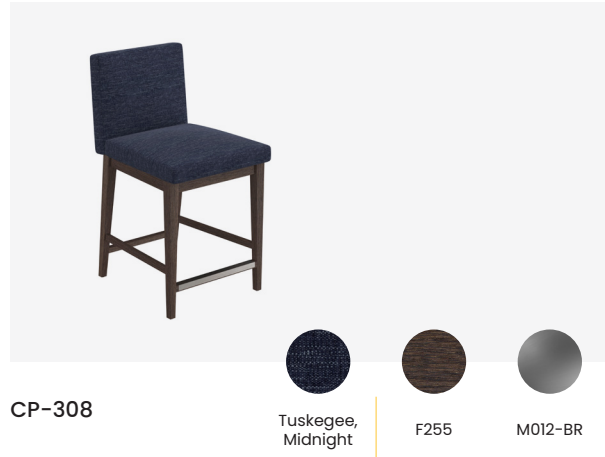

FOLIOT N°
M195-PL
POLISHED METAL

Wood

FOLIOT N°
F255
WILSONART
STICKLEY OAK
17003K-57

Laminate

FOLIOT N°
F255
WILSONART
STICKLEY OAK
17003K-57

Chairs

CP-302

CP-304

	Brand	Foliot	Width	Depth	Height	Seat Height
Chair with Throw Pillow	CP-302	HCWCH-208S	28"	34"	36"	18"
Chair with Throw Pillow	CP-304	HCWCH-209S	31"	29,5"	36"	18"

Note

Dimensions of square throw pillows are 18" x 18"

Lobby.

Chairs

	Brand	Foliot	Width	Depth	Height	Seat Height
Dining Height Chair	CP-305	HCWCH-101S	21"	22"	32"	19"
Counter Height Chair	CP-308	HCWCH-211S	20"	23"	37,5"	24"
Task Chair	CP-300	HCWCH-207S	24,5"	24"	32 - 36"	17" to 21"

Lobby.

Stools

CP-306

Velutto,
Dolphin

F255

M012-BR

CP-310

Velutto,
Dolphin