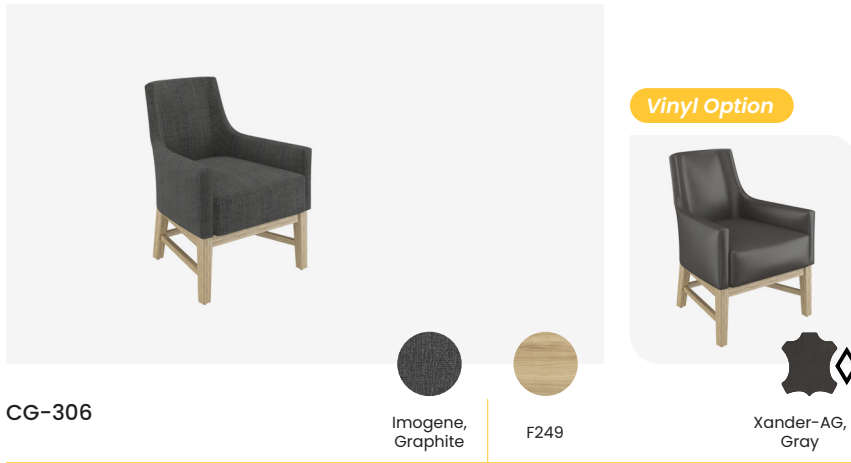

Slate Scheme

	Brand	Foliot	Width	Depth	Height	Seat Height
Small Side Chair	CG-306	HCWCH-205S	26.50"	28.50"	34"	18"

Guestroom.

Chairs

Rust Scheme

CG-305

Slate Scheme

CG-305