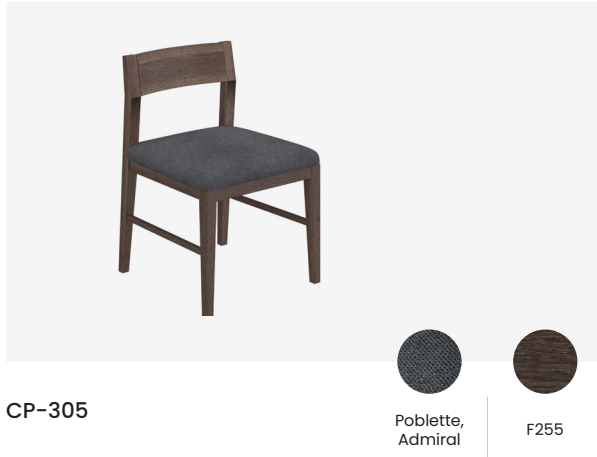

FOLIOT N°
M195-PL
POLISHED METAL

Wood

FOLIOT N°
F255
WILSONART
STICKLEY OAK
17003K-57

Laminate

FOLIOT N°
F255
WILSONART
STICKLEY OAK
17003K-57

Chairs

CP-302

CP-304

	Brand	Foliot	Width	Depth	Height	Seat Height
Chair with Throw Pillow	CP-302	HCWCH-208S	28"	34"	36"	18"
Chair with Throw Pillow	CP-304	HCWCH-209S	31"	29,5"	36"	18"

Note

Dimensions of square throw pillows are 18" x 18"

Lobby.

Chairs

	Brand	Foliot	Width	Depth	Height	Seat Height
Dining Height Chair	CP-305	HCWCH-101S	21"	22"	32"	19"
Counter Height Chair	CP-308	HCWCH-211S	20"	23"	37,5"	24"
Task Chair	CP-300	HCWCH-207S	24,5"	24"	32 - 36"	17" to 21"

Lobby.

Stools

CP-306

Velutto,
Dolphin

F255

M012-BR

CP-310

Velutto,
Dolphin