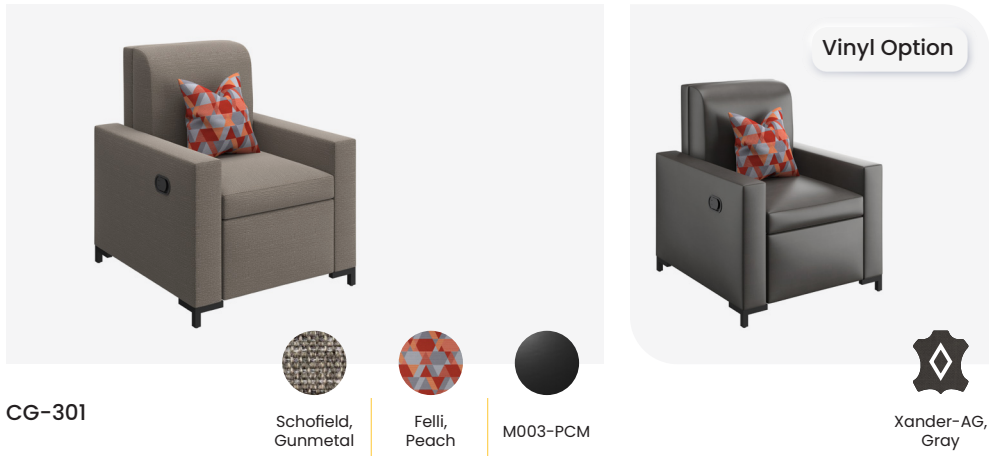

Xander -AG,
Navy

F250

M012-BR

	Brand	Foliot	Width	Depth	Height	Seat Height
Dining Height Stool	CG-303	HCWCH-203S	20"	23"	37,5"	24"
ADA Dining Height Stool	CG-302	HCWCH-202S	20"	23"	35,5"	22"

Guestroom.

Recliner

Rust Scheme

Slate Scheme

	Brand	Foliot	Width	Depth	Height	Seat Height
Recliner and Throw Pillow	CG-301	HCWUS-105S	32"	35.5"- 62.5"	39"	20.5"

Note Dimensions of square throw pillows are 18" x 18"

Guestroom.