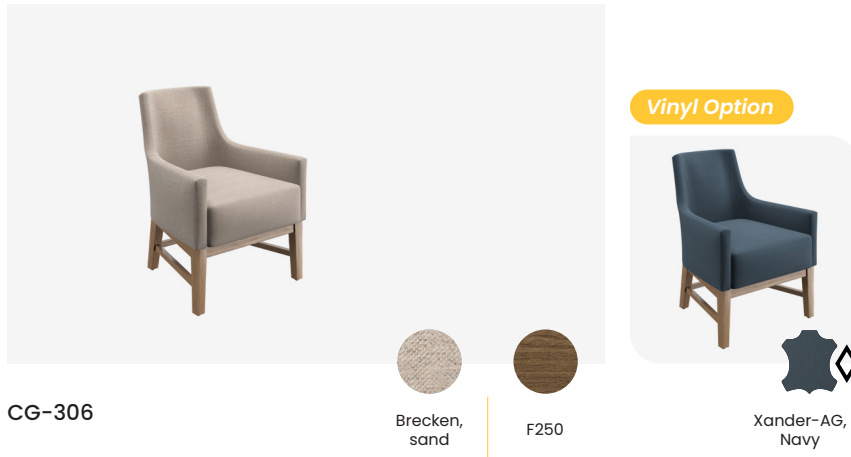

Slate Scheme

	Brand	Foliot	Width	Depth	Height	Seat Height
Small Side Chair	CG-306	HCWCH-205S	26.50"	28.50"	34"	18"

Guestroom.

Chairs

Rust Scheme

CG-305

Slate Scheme

CG-305