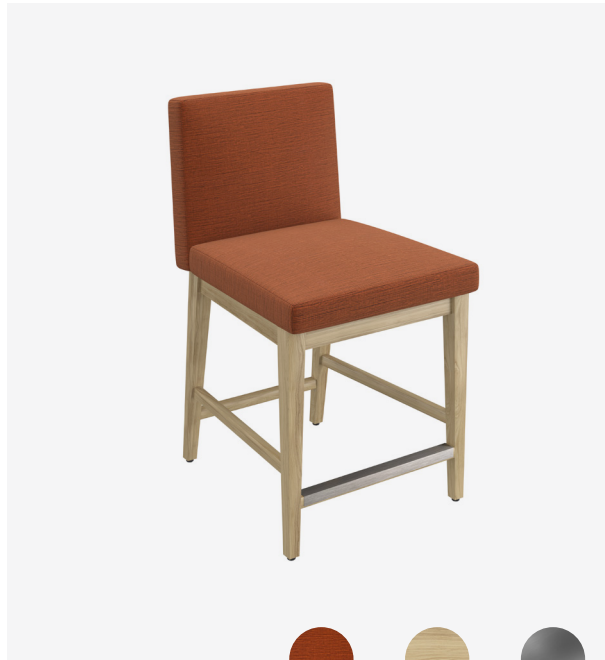

Stools

Rust Scheme

CG-302
CG-303

Ormond,
Orange

F249

M012-BR