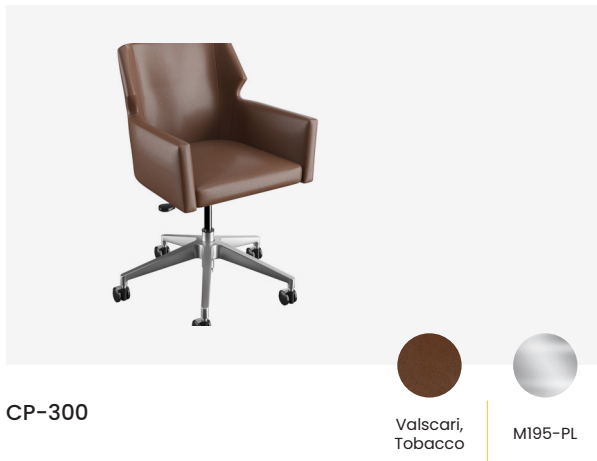

FOLIOT N°
M195-PL
POLISHED METAL

Wood

FOLIOT N°
F255
WILSONART
STICKLEY OAK
17003K-57

Laminate

FOLIOT N°
F255
WILSONART
STICKLEY OAK
17003K-57

Chairs

CP-302

CP-304

	Brand	Foliot	Width	Depth	Height	Seat Height
Chair with Throw Pillow	CP-302	HCWCH-208S	28"	34"	36"	18"
Chair with Throw Pillow	CP-304	HCWCH-209S	31"	29,5"	36"	18"

Note

Dimensions of square throw pillows are 18" x 18"

Lobby.

Chairs

	Brand	Foliot	Width	Depth	Height	Seat Height
Dining Height Chair	CP-305	HCWCH-101S	21"	22"	32"	19"
Counter Height Chair	CP-308	HCWCH-211S	20"	23"	37,5"	24"
Task Chair	CP-300	HCWCH-207S	24,5"	24"	32 - 36"	17" to 21"

Lobby.

Stools

CP-306

Velutto,
Dolphin

F255

M012-BR

CP-310

Velutto,
Dolphin