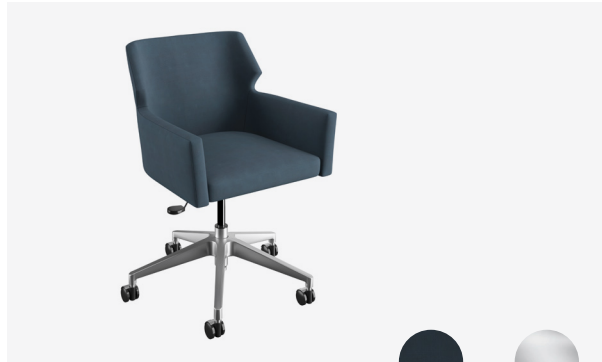

Slate Scheme

	Brand	Foliot	Width	Depth	Height	Seat Height
Small Side Chair	CG-306	HCWCH-205S	26.50"	28.50"	34"	18"

Guestroom.

Chairs

Rust Scheme

CG-305

Slate Scheme

CG-305