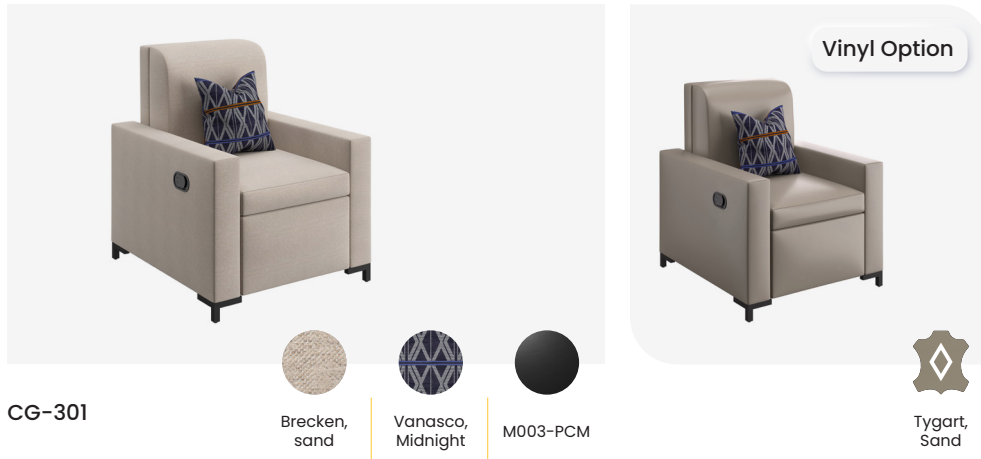

Xander -AG,
Navy

F250

M012-BR

	Brand	Foliot	Width	Depth	Height	Seat Height
Dining Height Stool	CG-303	HCWCH-203S	20"	23"	37,5"	24"
ADA Dining Height Stool	CG-302	HCWCH-202S	20"	23"	35,5"	22"

Guestroom.

Recliner

Rust Scheme

Slate Scheme

	Brand	Foliot	Width	Depth	Height	Seat Height
Recliner and Throw Pillow	CG-301	HCWUS-105S	32"	35.5"- 62.5"	39"	20.5"

Note Dimensions of square throw pillows are 18" x 18"

Guestroom.