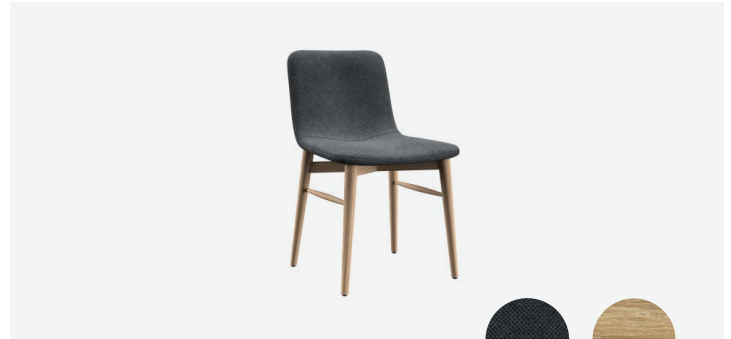

Seating Product Guide

Brand approved matches

	Foliot	Specified brand finish	
TEXTILE	-	Drewsr, Aegean	
	-	Poblette, Admiral	
	-	Aeryn, Salmon	
	-	Sandusky, Pebble	
	-	Vail, Onyx	
	-	UV Nadic, Fire	
	-	UV Endurance, Crimson	
	-	Aeryn, Cerulean	
	-	Sophia, Cream	
	-	Ormond, Orange	
	-	Brecken, Raspberry	
	-	Felli, Peach	
	-	Kevva, Brick	
	-	Legacy FTG, Marble	
LAMINATE	F220	Wilsonart Slate Grey D91-60	
	F214	Wilsonart New Age Oak 7938-38	
WOOD	F214	Wilsonart New Age Oak 7938-38	
	F245	Wilsonart Asian Night 7949	
METAL	M003-PC	Powdercoat Dark Bronze/Black	
	M195-PL	Polished Metal	

Chairs

REG-300

REP-301

REP-302

REP-303

	Brand	Foliot	Width	Depth	Height
Task Chair at Desk	REG-300	HAVCH-201S	20,5"	23,75"	31,5" - 34,5"
Dining Chair	REP-301	HAVCH-101S	19"	22"	32"
Dining Chair	REP-302	HAVCH-102S			
Dining Chair	REP-303	HAVCH-103S			

Chairs

REP-308

REP-317

	Brand	Foliot	Width	Depth	Height
Lounge Chair	REP-308	HAVCH-107S	25"	25"	30"
Chair at Business Center	REP-317	HAVUS-009S-1	26"	27"	39"

Stools

REP-304

REP-306

	Brand	Foliot	Width	Depth	Height
Counter Height Stool	REP-304	HAVCH-104S	20"	21"	36,5"
Bar Stool	REP-306	HAVCH-106S			40,5"