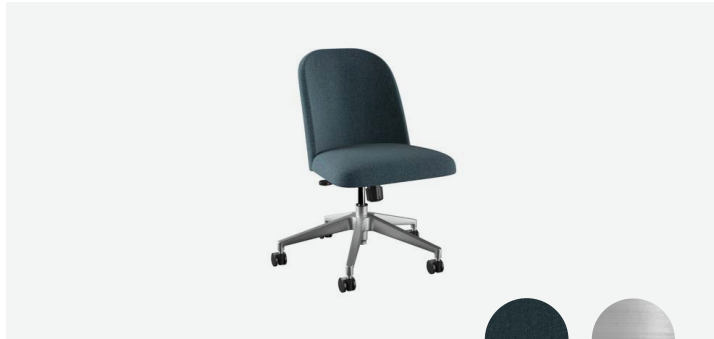

Seating Product Guide

Brand approved matches

	Foliot	Specified brand finish	
TEXTILE	-	Drewsr, Aegean	
	-	Poblette, Admiral	
	-	Aeryn, Salmon	
	-	Sandusky, Pebble	
	-	Vail, Onyx	
	-	UV Nadic, Fire	
	-	UV Endurance, Crimson	
	-	Aeryn, Cerulean	
	-	Sophia, Cream	
	-	Ormond, Orange	
	-	Brecken, Raspberry	
	-	Felli, Peach	
	-	Kevva, Brick	
	-	Legacy FTG, Marble	
LAMINATE	F220	Wilsonart Slate Grey D91-60	
	F214	Wilsonart New Age Oak 7938-38	
WOOD	F214	Wilsonart New Age Oak 7938-38	
	F245	Wilsonart Asian Night 7949	
METAL	M003-PC	Powdercoat Dark Bronze/Black	
	M195-PL	Polished Metal	

Chairs

REG-300

REP-301

REP-302

REP-303

	Brand	Foliot	Width	Depth	Height
Task Chair at Desk	REG-300	HAVCH-201S	20,5"	23,75"	31,5" - 34,5"
Dining Chair	REP-301	HAVCH-101S	19"	22"	32"
Dining Chair	REP-302	HAVCH-102S			
Dining Chair	REP-303	HAVCH-103S			

Chairs

REP-308

REP-317

	Brand	Foliot	Width	Depth	Height
Lounge Chair	REP-308	HAVCH-107S	25"	25"	30"
Chair at Business Center	REP-317	HAVUS-009S-1	26"	27"	39"

Stools

REP-304

REP-306

	Brand	Foliot	Width	Depth	Height
Counter Height Stool	REP-304	HAVCH-104S	20"	21"	36,5"
Bar Stool	REP-306	HAVCH-106S			40,5"