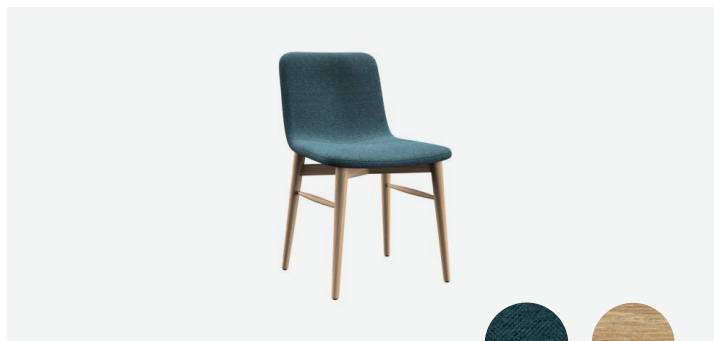

Seating Product Guide

Brand approved matches

	Foliot	Specified brand finish	
TEXTILE	-	Drewsr, Aegean	
	-	Poblette, Admiral	
	-	Aeryn, Salmon	
	-	Sandusky, Pebble	
	-	Vail, Onyx	
	-	UV Nadic, Fire	
	-	UV Endurance, Crimson	
	-	Aeryn, Cerulean	
	-	Sophia, Cream	
	-	Ormond, Orange	
	-	Brecken, Raspberry	
	-	Felli, Peach	
	-	Kevva, Brick	
	-	Legacy FTG, Marble	
LAMINATE	F220	Wilsonart Slate Grey D91-60	
	F214	Wilsonart New Age Oak 7938-38	
WOOD	F214	Wilsonart New Age Oak 7938-38	
	F245	Wilsonart Asian Night 7949	
METAL	M003-PC	Powdercoat Dark Bronze/Black	
	M195-PL	Polished Metal	

Chairs

REG-300

REP-301

REP-302

REP-303

	Brand	Foliot	Width	Depth	Height
Task Chair at Desk	REG-300	HAVCH-201S	20,5"	23,75"	31,5" - 34,5"
Dining Chair	REP-301	HAVCH-101S	19"	22"	32"
Dining Chair	REP-302	HAVCH-102S			
Dining Chair	REP-303	HAVCH-103S			

Chairs

REP-308

REP-317

	Brand	Foliot	Width	Depth	Height
Lounge Chair	REP-308	HAVCH-107S	25"	25"	30"
Chair at Business Center	REP-317	HAVUS-009S-1	26"	27"	39"

Stools

REP-304

REP-306

	Brand	Foliot	Width	Depth	Height
Counter Height Stool	REP-304	HAVCH-104S	20"	21"	36,5"
Bar Stool	REP-306	HAVCH-106S			40,5"