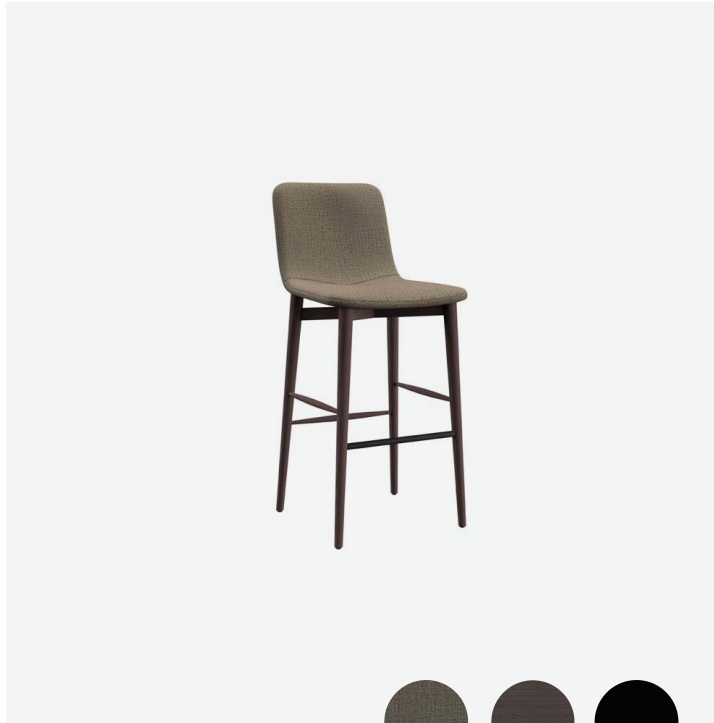

Seating Product Guide

Brand approved matches

	Foliot	Specified brand finish	
TEXTILE	-	Drewsr, Aegean	
	-	Poblette, Admiral	
	-	Aeryn, Salmon	
	-	Sandusky, Pebble	
	-	Vail, Onyx	
	-	UV Nadic, Fire	
	-	UV Endurance, Crimson	
	-	Aeryn, Cerulean	
	-	Sophia, Cream	
	-	Ormond, Orange	
	-	Brecken, Raspberry	
	-	Felli, Peach	
	-	Kevva, Brick	
	-	Legacy FTG, Marble	
LAMINATE	F220	Wilsonart Slate Grey D91-60	
	F214	Wilsonart New Age Oak 7938-38	
WOOD	F214	Wilsonart New Age Oak 7938-38	
	F245	Wilsonart Asian Night 7949	
METAL	M003-PC	Powdercoat Dark Bronze/Black	
	M195-PL	Polished Metal	

Chairs

REG-300

REP-301

REP-302

REP-303

	Brand	Foliot	Width	Depth	Height
Task Chair at Desk	REG-300	HAVCH-201S	20,5"	23,75"	31,5" - 34,5"
Dining Chair	REP-301	HAVCH-101S	19"	22"	32"
Dining Chair	REP-302	HAVCH-102S			
Dining Chair	REP-303	HAVCH-103S			

Chairs

REP-308

REP-317

	Brand	Foliot	Width	Depth	Height
Lounge Chair	REP-308	HAVCH-107S	25"	25"	30"
Chair at Business Center	REP-317	HAVUS-009S-1	26"	27"	39"

Stools

REP-304

REP-306

	Brand	Foliot	Width	Depth	Height
Counter Height Stool	REP-304	HAVCH-104S	20"	21"	36,5"
Bar Stool	REP-306	HAVCH-106S			40,5"

Sofas

REP-312

REP-330

Brand Foliot Width Depth Height

Sofa	REP-312	HAVUS-002S-2	50"	22"	33"
Sofa Sectional at Lobby Lounge	REP-330	HAVUS-301S-1	147"	106"	32"

Banquette

REP-311

Brand Foliot Width Depth Height