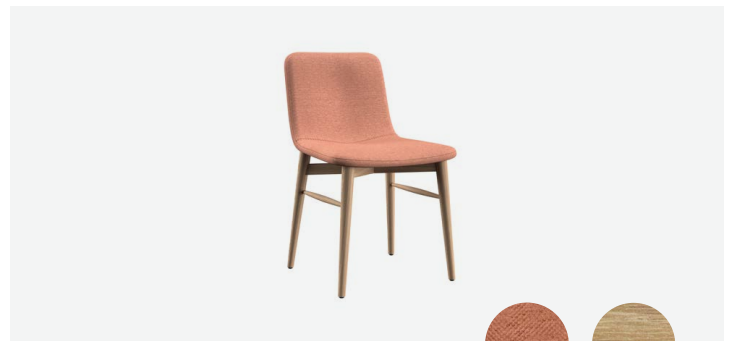

Seating Product Guide

Brand approved matches

	Foliot	Specified brand finish	
TEXTILE	-	Drewsr, Aegean	
	-	Poblette, Admiral	
	-	Aeryn, Salmon	
	-	Sandusky, Pebble	
	-	Vail, Onyx	
	-	UV Nadic, Fire	
	-	UV Endurance, Crimson	
	-	Aeryn, Cerulean	
	-	Sophia, Cream	
	-	Ormond, Orange	
	-	Brecken, Raspberry	
	-	Felli, Peach	
	-	Kevva, Brick	
	-	Legacy FTG, Marble	
LAMINATE	F220	Wilsonart Slate Grey D91-60	
	F214	Wilsonart New Age Oak 7938-38	
WOOD	F214	Wilsonart New Age Oak 7938-38	
	F245	Wilsonart Asian Night 7949	
METAL	M003-PC	Powdercoat Dark Bronze/Black	
	M195-PL	Polished Metal	

Chairs

REG-300

REP-301

REP-302

REP-303

	Brand	Foliot	Width	Depth	Height
Task Chair at Desk	REG-300	HAVCH-201S	20,5"	23,75"	31,5" - 34,5"
Dining Chair	REP-301	HAVCH-101S	19"	22"	32"
Dining Chair	REP-302	HAVCH-102S			
Dining Chair	REP-303	HAVCH-103S			

Chairs

REP-308

REP-317

	Brand	Foliot	Width	Depth	Height
Lounge Chair	REP-308	HAVCH-107S	25"	25"	30"
Chair at Business Center	REP-317	HAVUS-009S-1	26"	27"	39"

Stools

REP-304

REP-306

	Brand	Foliot	Width	Depth	Height
Counter Height Stool	REP-304	HAVCH-104S	20"	21"	36,5"
Bar Stool	REP-306	HAVCH-106S			40,5"

Sofas

REP-312

REP-330

Brand Foliot Width Depth Height

Sofa	REP-312	HAVUS-002S-2	50"	22"	33"
Sofa Sectional at Lobby Lounge	REP-330	HAVUS-301S-1	147"	106"	32"

Banquette

REP-311

Brand Foliot Width Depth Height