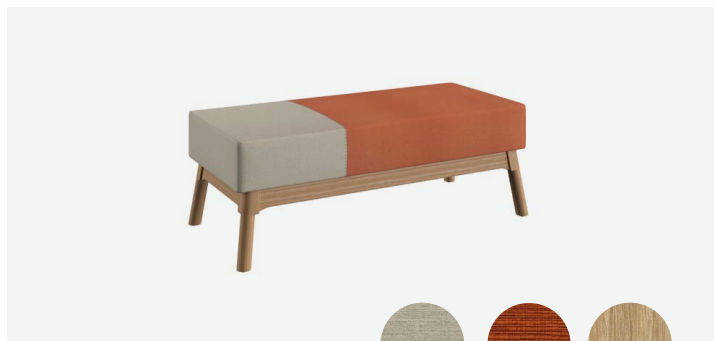

Sofas

REP-312

REP-330

Brand Foliot Width Depth Height

Sofa	REP-312	HAVUS-002S-2	50"	22"	33"
Sofa Sectional at Lobby Lounge	REP-330	HAVUS-301S-1	147"	106"	32"

Banquette

REP-311

Brand Foliot Width Depth Height

Banquette	REP-311	HAVUS-001S-1	144"	26"	37"
-----------	---------	--------------	------	-----	-----

Ottoman & Benches

REP-313

REP-314

REP-315

REP-316

	Brand	Foliot	Width	Depth	Height
Ottoman	REP-313	HAVUS-056S	18" Dia		18"
Bench at Check-in	REP-314	HAVUS-004S-1	48"	16"	17,5"
Bench at Window	REP-315	HAVUS-005S-1		22"	
Bench at Entry	REP-316	HAVUS-006S-1		18"	