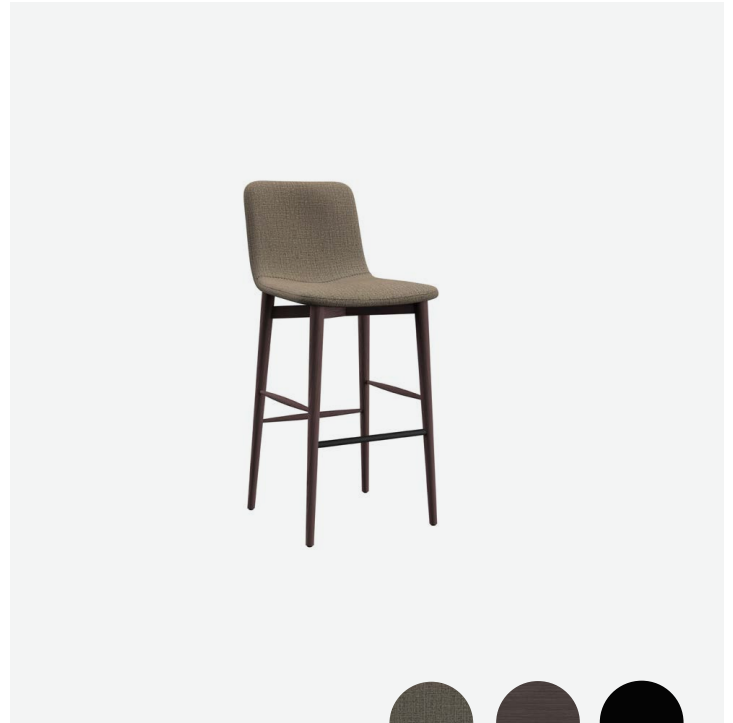

Seating Product Guide

Brand approved matches

	Foliot	Specified brand finish	
TEXTILE	-	Drewsr, Aegean	
	-	Poblette, Admiral	
	-	Aeryn, Salmon	
	-	Sandusky, Pebble	
	-	Vail, Onyx	
	-	UV Nadic, Fire	
	-	UV Endurance, Crimson	
	-	Aeryn, Cerulean	
	-	Sophia, Cream	
	-	Ormond, Orange	
	-	Brecken, Raspberry	
	-	Felli, Peach	
	-	Kevva, Brick	
	-	Legacy FTG, Marble	
LAMINATE	F220	Wilsonart Slate Grey D91-60	
	F214	Wilsonart New Age Oak 7938-38	
WOOD	F214	Wilsonart New Age Oak 7938-38	
	F245	Wilsonart Asian Night 7949	
METAL	M003-PC	Powdercoat Dark Bronze/Black	
	M195-PL	Polished Metal	

Chairs

REG-300

REP-301

REP-302

REP-303

	Brand	Foliot	Width	Depth	Height
Task Chair at Desk	REG-300	HAVCH-201S	20,5"	23,75"	31,5" - 34,5"
Dining Chair	REP-301	HAVCH-101S	19"	22"	32"
Dining Chair	REP-302	HAVCH-102S			
Dining Chair	REP-303	HAVCH-103S			

Chairs

REP-308

REP-317

	Brand	Foliot	Width	Depth	Height
Lounge Chair	REP-308	HAVCH-107S	25"	25"	30"
Chair at Business Center	REP-317	HAVUS-009S-1	26"	27"	39"

Stools

REP-304

REP-306

	Brand	Foliot	Width	Depth	Height
Counter Height Stool	REP-304	HAVCH-104S	20"	21"	36,5"
Bar Stool	REP-306	HAVCH-106S			40,5"

Sofas

REP-312

REP-330

Brand Foliot Width Depth Height

Sofa	REP-312	HAVUS-002S-2	50"	22"	33"
Sofa Sectional at Lobby Lounge	REP-330	HAVUS-301S-1	147"	106"	32"

Banquette

REP-311

Brand Foliot Width Depth Height