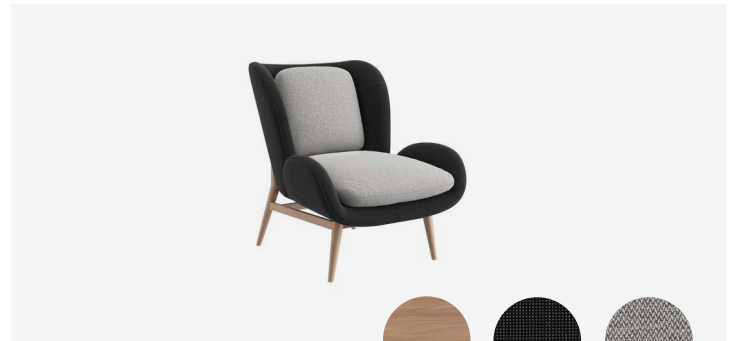

Chairs

ASP-301.1

ASP-305.1

ASP-302.1

ASP-305.2

ASP-302.2

ASP-305.3

	Brand	Foliot	Width	Depth	Height	Notes
Dining Chair, Armless	ASP-301.1	HATCH-301S-1	20"	22.5"	32.5"	
Side Chair with Arms	ASP-302.1	HATCH-302S-1	24"	22.5"	32.5"	
Side Chair with Arms	ASP-302.2	HATCH-302S-2	24"	22.5"	32.5"	
Lounge Chair A	ASP-305.1	HATUS-305S-1	28"	30"	36"	
Lounge Chair B	ASP-305.2	HATUS-305S-2	26"	30"	36"	
Lounge Chair C	ASP-305.3	HATUS-305S-3	28"	30"	36"	

Chairs

ASP-303

ASP-306.1

ASP-310

ASP-318

	Brand	Foliot	Width	Depth	Height	Notes
Side Chair	ASP-303	HATCH-303S-1	20"	20.5"	30"	
Lounge Chair B	ASP-306.1	HATUS-306S-1	32"	36"	36"	
Lounge Chair C	ASP-310	HATUS-310S-1	26"	31"	32"	
Lounge Chair	ASP-318	HATUS-318S	25"	24"	31"	