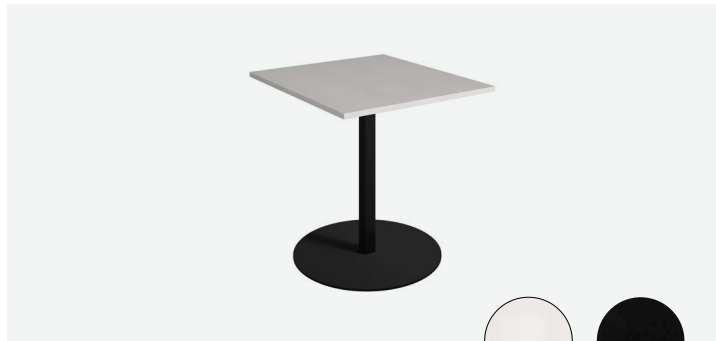

F261 M003-PCM

ASP-204

F261 M003-PCM

	Brand	Foliot	Width	Depth	Height	Notes
Pedestal Communal Table	ASP-200	HATTB-200S-1	79"	34"	34"	
4 Legs Communal Table	ASP-201	HATTB-201S-1	96"	36"	30.5"	
Business Co-Working Table	ASP-204	HATTB-224S	120"	44"	35.75"	
4 Leg Communal Table	ASP-206	HATTB-206S	96"	42"	30.5"	

Surface Materials | Phone Booths | Communal Tables | **Dining Tables** | Coffee Tables | Side Tables

Media Console & TV Panel | Bookcase & Magazine Ledge | Computer Desk

Dining Tables

ASP-202

ST-002 M003-PCM

ASP-202.ADA

ST-002 M003-PCM

ASP-203

ST-002 M003-PCM

ASP-205

F216 ST-002

	Brand	Foliot	Width	Depth	Height	Notes
Square Dining Table	ASP-202	HATTB-202S-1	27"	30"	28"	
Square ADA Dining Table	ASP-202.ADA	HATTB-222S-1	40"	40"	30.38"	
Round Table	ASP-203	HATTB-203S-1	30" Dia.		28"	
Round Cafe Table	ASP-205	HATTB-205S	30" Dia.		29"	

Surface Materials | Phone Booths | Communal Tables | Dining Tables | **Coffee Tables** | Side Tables

Media Console & TV Panel | Bookcase & Magazine Ledge | Computer Desk

Coffee Tables

	Brand	Foliot	Width	Depth	Height	Notes
Café Table	ASP-207	HATTB-207S	30" Dia.		29"	
Round Coffee Table	ASP-210	HATTB-210S-1	32" Dia.		18"	
Rectangular Coffee Table	ASP-211	HATTB-211S-1	48"	20"	16"	
Square Wood Coffee Table	ASP-213	HATTB-213S-1	36"	36"	18"	
Coffee Table	ASP-219	HATTB-219S	23.75" Dia.		19"	