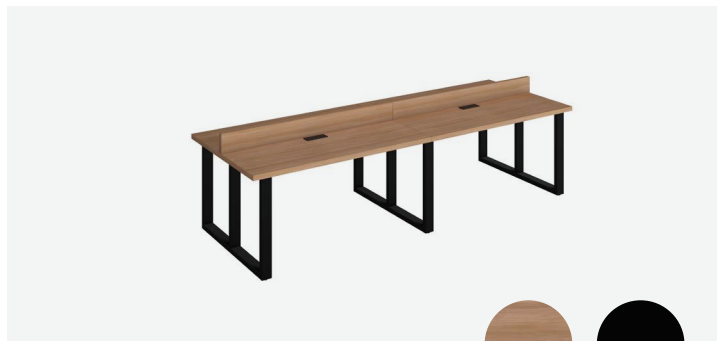

Surface Materials | **Phone Booths** | Communal Tables | Dining Tables | Coffee Tables | Side Tables

Media Console & TV Panel | Bookcase & Magazine Ledge | Computer Desk

Phone Booths

ASP-220

ASP-223

	Brand	Foliot	Width	Depth	Height	Notes
Phone Booth	ASP-220	HATPB-220S-1	52"	36"	80"	
Two Seater Phone Booth	ASP-223	HATPB-223S-1	82.75"	36"	80"	

Surface Materials | Phone Booths | Communal Tables | Dining Tables | Coffee Tables | Side Tables

Media Console & TV Panel | Bookcase & Magazine Ledge | Computer Desk

Communal Tables

ASP-200

F261 M003-PCM

ASP-201
ASP-206

F261 M003-PCM

ASP-204

F261 M003-PCM

	Brand	Foliot	Width	Depth	Height	Notes
Pedestal Communal Table	ASP-200	HATTB-200S-1	79"	34"	34"	
4 Legs Communal Table	ASP-201	HATTB-201S-1	96"	36"	30.5"	
Business Co-Working Table	ASP-204	HATTB-224S	120"	44"	35.75"	
4 Leg Communal Table	ASP-206	HATTB-206S	96"	42"	30.5"	