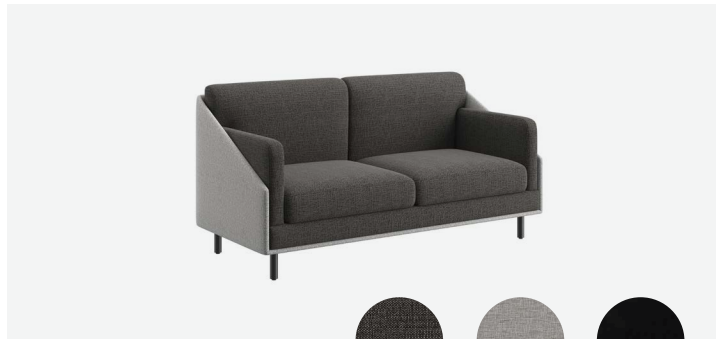

Sofas

ASP-304.1