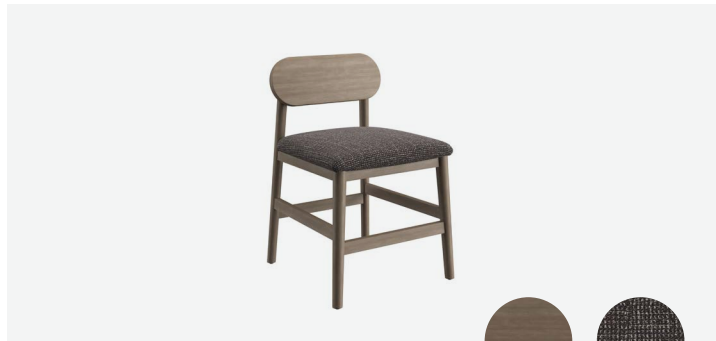

Chairs

ASP-301.1

ASP-305.1

ASP-302.1

ASP-305.2

ASP-302.2

ASP-305.3

	Brand	Foliot	Width	Depth	Height	Notes
Dining Chair, Armless	ASP-301.1	HATCH-301S-1	20"	22.5"	32.5"	
Side Chair with Arms	ASP-302.1	HATCH-302S-1	24"	22.5"	32.5"	
Side Chair with Arms	ASP-302.2	HATCH-302S-2	24"	22.5"	32.5"	
Lounge Chair A	ASP-305.1	HATUS-305S-1	28"	30"	36"	
Lounge Chair B	ASP-305.2	HATUS-305S-2	26"	30"	36"	
Lounge Chair C	ASP-305.3	HATUS-305S-3	28"	30"	36"	

Chairs

ASP-303

ASP-306.1

ASP-310

ASP-318

	Brand	Foliot	Width	Depth	Height	Notes
Side Chair	ASP-303	HATCH-303S-1	20"	20.5"	30"	
Lounge Chair B	ASP-306.1	HATUS-306S-1	32"	36"	36"	
Lounge Chair C	ASP-310	HATUS-310S-1	26"	31"	32"	
Lounge Chair	ASP-318	HATUS-318S	25"	24"	31"	