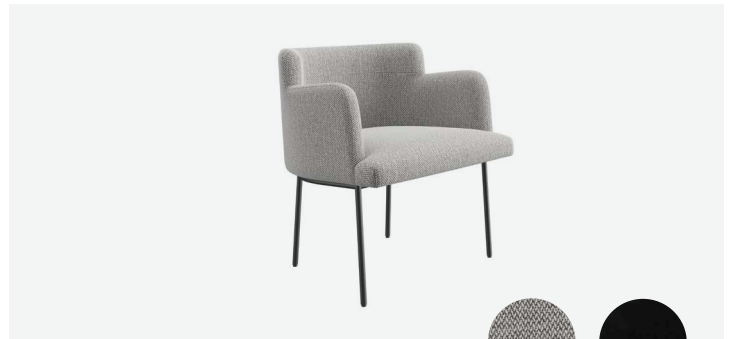

ASP-319

	Brand	Foliot	Width	Depth	Height	Notes
Lounge Chair	ASP-311	HATUS-311S-1	29"	30"	34"	
Dining Chair	ASP-319	HATUS-319S-1	27.5"	24.75"	30"