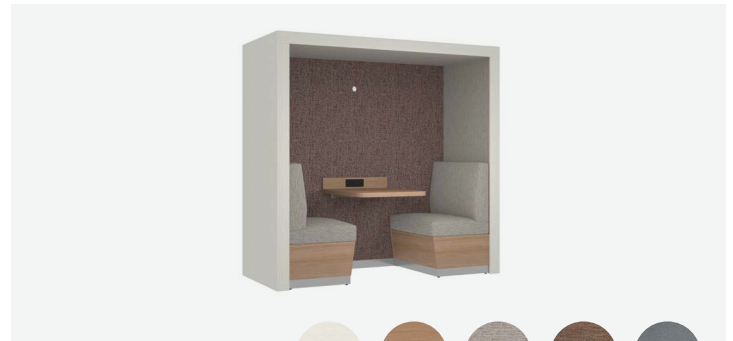

Surface Materials | **Phone Booths** | Communal Tables | Dining Tables | Coffee Tables | Side Tables

Media Console & TV Panel | Bookcase & Magazine Ledge | Computer Desk

Phone Booths

ASP-220

ASP-223

	Brand	Foliot	Width	Depth	Height	Notes
Phone Booth	ASP-220	HATPB-220S-1	52"	36"	80"	
Two Seater Phone Booth	ASP-223	HATPB-223S-1	82.75"	36"	80"	