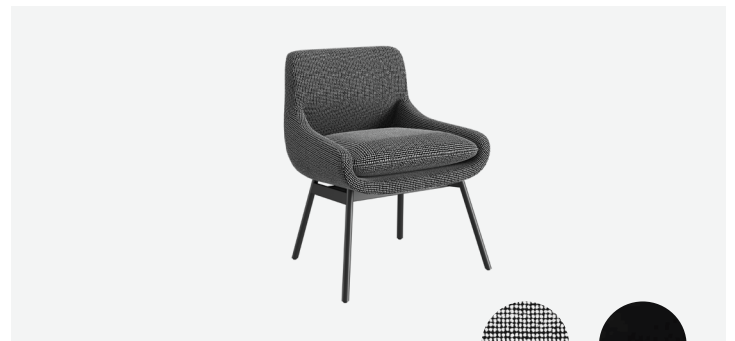

Chairs

ASP-301.1

ASP-305.1

ASP-302.1

ASP-305.2

ASP-302.2

ASP-305.3

	Brand	Foliot	Width	Depth	Height	Notes
Dining Chair, Armless	ASP-301.1	HATCH-301S-1	20"	22.5"	32.5"	
Side Chair with Arms	ASP-302.1	HATCH-302S-1	24"	22.5"	32.5"	
Side Chair with Arms	ASP-302.2	HATCH-302S-2	24"	22.5"	32.5"	
Lounge Chair A	ASP-305.1	HATUS-305S-1	28"	30"	36"	
Lounge Chair B	ASP-305.2	HATUS-305S-2	26"	30"	36"	
Lounge Chair C	ASP-305.3	HATUS-305S-3	28"	30"	36"	

Chairs

ASP-303

ASP-306.1

ASP-310

ASP-318

	Brand	Foliot	Width	Depth	Height	Notes
Side Chair	ASP-303	HATCH-303S-1	20"	20.5"	30"	
Lounge Chair B	ASP-306.1	HATUS-306S-1	32"	36"	36"	
Lounge Chair C	ASP-310	HATUS-310S-1	26"	31"	32"	
Lounge Chair	ASP-318	HATUS-318S	25"	24"	31"	