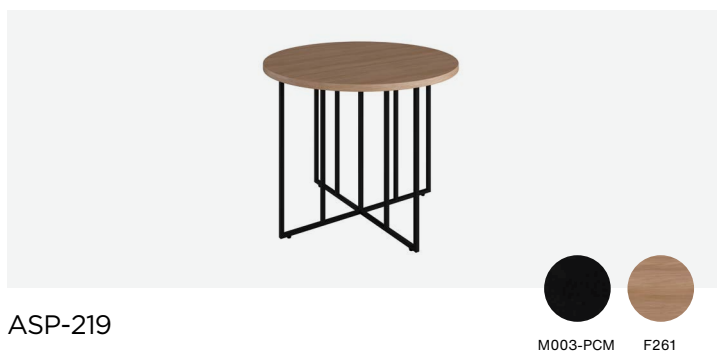

Surface Materials | Phone Booths | Communal Tables | **Dining Tables** | Coffee Tables | Side Tables

Media Console & TV Panel | Bookcase & Magazine Ledge | Computer Desk

Dining Tables

ASP-202

ST-002 M003-PCM

ASP-202.ADA

ST-002 M003-PCM

ASP-203

ST-002 M003-PCM

ASP-205

F216 ST-002

	Brand	Foliot	Width	Depth	Height	Notes
Square Dining Table	ASP-202	HATTB-202S-1	27"	30"	28"	
Square ADA Dining Table	ASP-202.ADA	HATTB-222S-1	40"	40"	30.38"	
Round Table	ASP-203	HATTB-203S-1	30" Dia.		28"	
Round Cafe Table	ASP-205	HATTB-205S	30" Dia.		29"	

Surface Materials | Phone Booths | Communal Tables | Dining Tables | **Coffee Tables** | Side Tables

Media Console & TV Panel | Bookcase & Magazine Ledge | Computer Desk

Coffee Tables

	Brand	Foliot	Width	Depth	Height	Notes
Café Table	ASP-207	HATTB-207S	30" Dia.		29"	
Round Coffee Table	ASP-210	HATTB-210S-1	32" Dia.		18"	
Rectangular Coffee Table	ASP-211	HATTB-211S-1	48"	20"	16"	
Square Wood Coffee Table	ASP-213	HATTB-213S-1	36"	36"	18"	
Coffee Table	ASP-219	HATTB-219S	23.75" Dia.		19"	

Surface Materials | Phone Booths | Communal Tables | Dining Tables | Coffee Tables | Side Tables

Media Console & TV Panel | Bookcase & Magazine Ledge | Computer Desk

Side Tables

	Brand	Foliot	Width	Depth	Height	Notes
Circular Side Table	ASP-212	HATTB-212S	15" Dia.		19"	
Round Side Table	ASP-215	HATTB-215S-1	22" Dia.		24"	
Round Side Table	ASP-218	HATTB-218S	19.5" Dia.		24"	
Sofa Table	ASP-214	HATTB-214S-1	60"	12"	30"	
C-Table	ASP-217	HATTB-217S	16"	16"	28"	
Square Side Table	ASP-216	HATTB-216S-1	18"	18"	24.5"	