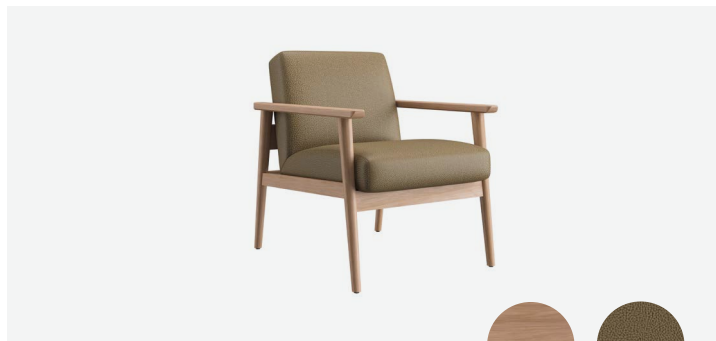

Chairs

ASP-301.1

ASP-305.1

ASP-302.1

ASP-305.2

ASP-302.2

ASP-305.3

	Brand	Foliot	Width	Depth	Height	Notes
Dining Chair, Armless	ASP-301.1	HATCH-301S-1	20"	22.5"	32.5"	
Side Chair with Arms	ASP-302.1	HATCH-302S-1	24"	22.5"	32.5"	
Side Chair with Arms	ASP-302.2	HATCH-302S-2	24"	22.5"	32.5"	
Lounge Chair A	ASP-305.1	HATUS-305S-1	28"	30"	36"	
Lounge Chair B	ASP-305.2	HATUS-305S-2	26"	30"	36"	
Lounge Chair C	ASP-305.3	HATUS-305S-3	28"	30"	36"	

Chairs

ASP-303

ASP-306.1

ASP-310

ASP-318

	Brand	Foliot	Width	Depth	Height	Notes
Side Chair	ASP-303	HATCH-303S-1	20"	20.5"	30"	
Lounge Chair B	ASP-306.1	HATUS-306S-1	32"	36"	36"	
Lounge Chair C	ASP-310	HATUS-310S-1	26"	31"	32"	
Lounge Chair	ASP-318	HATUS-318S	25"	24"	31"	