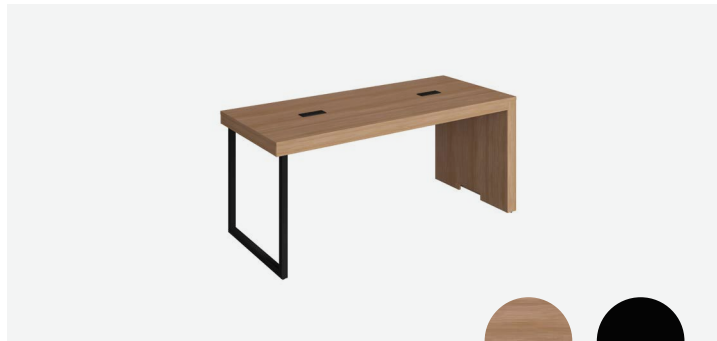

Surface Materials | **Phone Booths** | Communal Tables | Dining Tables | Coffee Tables | Side Tables

Media Console & TV Panel | Bookcase & Magazine Ledge | Computer Desk

Phone Booths

ASP-220

ASP-223

	Brand	Foliot	Width	Depth	Height	Notes
Phone Booth	ASP-220	HATPB-220S-1	52"	36"	80"	
Two Seater Phone Booth	ASP-223	HATPB-223S-1	82.75"	36"	80"	

Surface Materials | Phone Booths | Communal Tables | Dining Tables | Coffee Tables | Side Tables

Media Console & TV Panel | Bookcase & Magazine Ledge | Computer Desk

Communal Tables

ASP-200

F261 M003-PCM

ASP-201
ASP-206