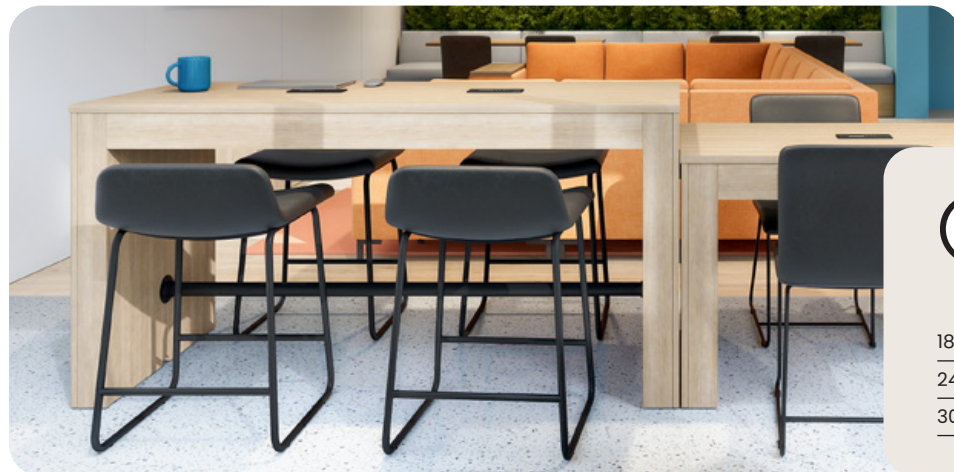

Stools

DGNCH-029S

Lara

W 16"
D 16"
Seat Height: 24"

DGNCH-110S

Lara with Upholstered seat

W 16"
D 16"
Seat Height: 24"

HESCH-215S

Easton

W 21"
D 25"
Seat Height:
HESCH-215AS 24"
HESCH-215S 30"

DGNCH-105S

Miami

W 18"
D 19"
Seat Height:
DGNCH-105S 24"
DGNCH-105AS 30"

DGNCH-002S

Mission

W 18"
D 20"
Seat Height:
DGNCH-002S 24"
DGNCH-002AS 30"

Stools

DGNCH-011S-3

Log

W 17"
D 19"
Seat Height:
DGNCH-011S-3 24"
DGNCH-011AS-3 30"

DGNCH-023S-1

Log with High Back

W 17"
D 19"
Seat Height:
DGNCH-023S-1 24"
DGNCH-023AS-1 30"

DCRCH-105S

Bold

W 20"
D 20"
H 31"
Seat Height: 24"

DCRCH-002S

Melk

W 21"
D 15"
H 37"
Seat Height: 24"

DGNCH-026S

Odyssey

W 18"
D 20"
H 42"
Seat Height: 27"

Allow approximately 12" between the seat height and the top of the table.

	Table height
18" seat height • chair	30"
24" seat height • counter stool	36"
30" seat height • bar stool	42"